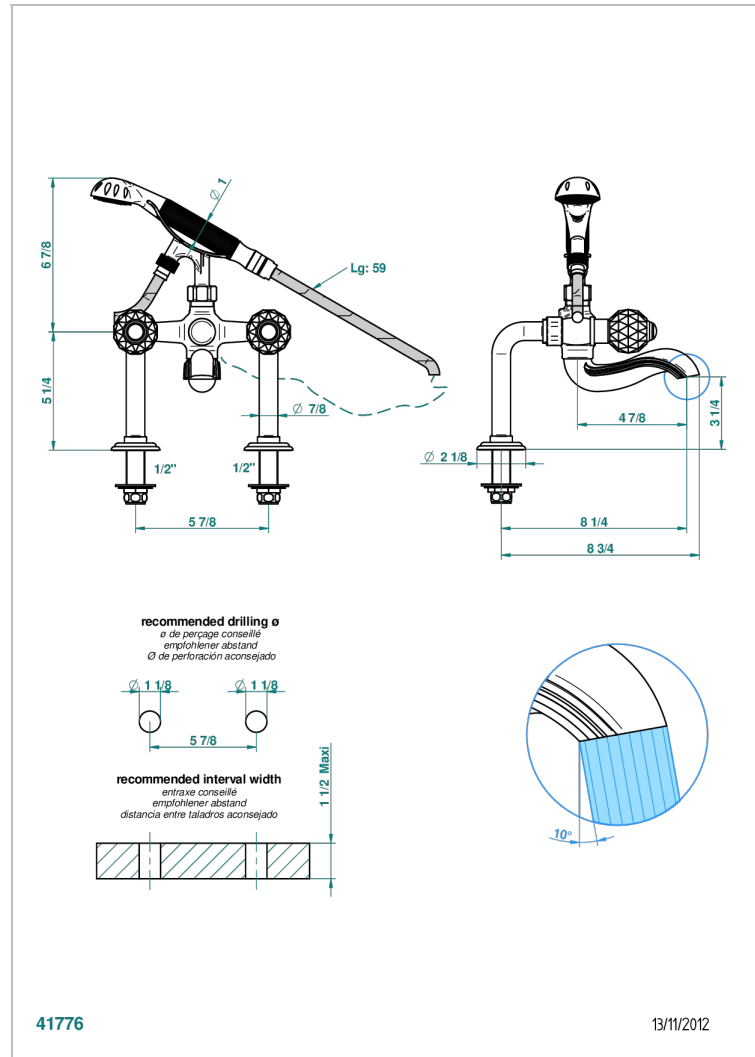

MANDARINE CRISTALLIA DIAMANT

U1K-13G

Rim mounted 2-hole bath/telephone shower mixer, shower and hose

THG[®]
PARIS

CHARACTERISTIC

- ACS : 21ACCLY034

TECHNICAL SPECS

- Recommandé : 3 bars (max. 5 bars) - Advised : 43,5 psi (max. 72 psi)
- Bec : 75 l/min à 3 bars - Douchette : 9,5 l/min à 3 bars
- Spout : 19,8 gpm at 43.5 psi - Handshower : 2.5 gpm at 43.5 psi

STANDARDS

AVAILABLE FINITIONS

Antique nickel - H28
Black ceram - D30
Blush PVD - H62
Brass color PVD - H49
Brown bronze color PVD - F33
Gold color PVD - H52

Graphite PVD - H64
Lacquered light bronze - D01
Matt Umber PVD - H67
Matt blush PVD - H60
Matt brass color PVD - H50
Matt brown bronze color PVD - F34