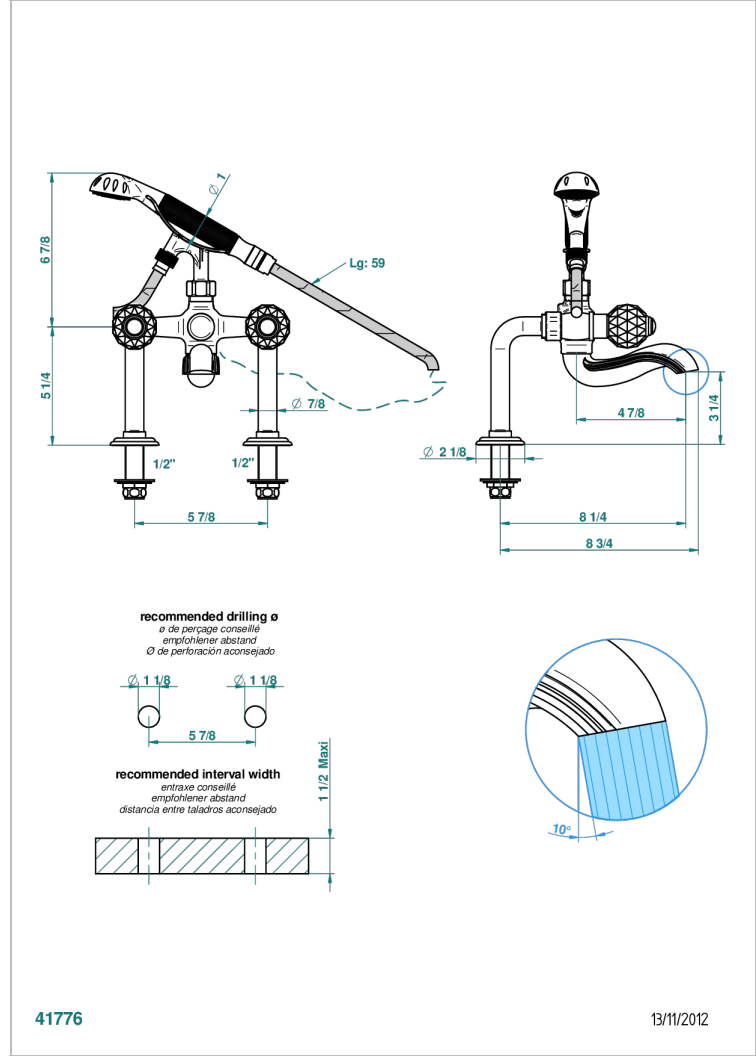

# MANDARINE CRISTALLIA DIAMANT

U1K-13G

Rim mounted 2-hole bath/telephone shower mixer, shower and hose

THG<sup>®</sup>  
PARIS

## CHARACTERISTIC

- ACS : 21ACCLY034

## TECHNICAL SPECS

- Recommandé : 3 bars (max. 5 bars) - Advised : 43,5 psi (max. 72 psi)
- Bec : 75 l/min à 3 bars - Douchette : 9,5 l/min à 3 bars
- Spout : 19,8 gpm at 43.5 psi - Handshower : 2.5 gpm at 43.5 psi