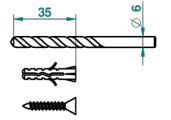

41773

30/03/2011

CHARACTERISTIC

- Flore
- Single robe hook

AVAILABLE FINITIONS

Antique nickel - H28
Black ceram - D30
Blush PVD - H62
Brass color PVD - H49
Brown bronze color PVD - F33
Gold color PVD - H52

Graphite PVD - H64
Lacquered light bronze - D01
Matt Umber PVD - H67
Matt blush PVD - H60
Matt brass color PVD - H50
Matt brown bronze color PVD - F34

Matt chrome - C02
Matt gold - F07
Matt gold color PVD - H53
Matt graphite PVD - H65
Matt nickel (color finish) - C01
Matt nickel color PVD - H56

Nickel color PVD - H55
Polished chrome (color finish) - A02
Polished chrome / Polished gold (color finish) - G02
Polished gold (color finish) - F01
Polished nickel - B01
Soft gold - F30

Soft matt gold - F31
Umber PVD - H66
Varnished matt antique red copper (color finish) - H07