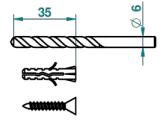

41771

30/03/2011

CHARACTERISTIC

- Flore
- Robe hook single small

AVAILABLE FINITIONS

Black ceram - D30
Blush PVD - H62
Brass color PVD - H49
Brown bronze color PVD - F33
Chrome polished - A02
Chrome polished / gold polished - G02

Copper antique matt, coated - H07
Gold color PVD - H52
Gold mat - F07
Gold polished - F01
Graphite PVD - H64
Light coated bronze - D01

Matt Umber PVD - H67
Matt blush PVD - H60
Matt brass color PVD - H50
Matt brown bronze color PVD - F34
Matt chrome (American satin) - C02
Matt gold color PVD - H53

Matt graphite PVD - H65
Matt nickel (American satin) - C01
Matt nickel color PVD - H56
Nickel antique / Sovereign - H28
Nickel color PVD - H55
Nickel polished - B01

Soft gold - F30
Soft matt gold - F31
Umber PVD - H66