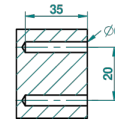

41771

30/03/2011

CHARACTERISTIC

- Flore
- Robe hook single small

AVAILABLE FINITIONS

Black ceram - D30
Blush PVD - H62
Brass color PVD - H49
Brown bronze color PVD - F33
Chrome polished - A02
Chrome polished / gold polished - G02

Copper antique matt, coated - H07
Gold color PVD - H52
Gold mat - F07
Gold polished - F01
Graphite PVD - H64
Light coated bronze - D01

Matt Umber PVD - H67
Matt blush PVD - H60
Matt brass color PVD - H50
Matt brown bronze color PVD - F34
Matt chrome (American satin) - C02
Matt gold color PVD - H53

Matt graphite PVD - H65
Matt nickel (American satin) - C01
Matt nickel color PVD - H56
Nickel antique / Sovereign - H28
Nickel color PVD - H55
Nickel polished - B01

Soft gold - F30
Soft matt gold - F31
Umber PVD - H66