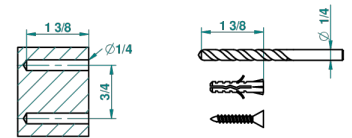

41771

30/03/2011

CHARACTERISTIC

- Flore
- Robe hook single small

AVAILABLE FINITIONS

Black ceram - D30
Blush PVD - H62
Brass color PVD - H49
Brown bronze color PVD - F33
Chrome polished - A02
Chrome polished / gold polished - G02

Copper antique matt, coated - H07
Gold color PVD - H52
Gold mat - F07
Gold polished - F01
Graphite PVD - H64
Light coated bronze - D01

Matt Umber PVD - H67
Matt blush PVD - H60
Matt brass color PVD - H50
Matt brown bronze color PVD - F34
Matt chrome (American satin) - C02
Matt gold color PVD - H53

Matt graphite PVD - H65
Matt nickel (American satin) - C01
Matt nickel color PVD - H56
Nickel antique / Sovereign - H28
Nickel color PVD - H55
Nickel polished - B01

Soft gold - F30
Soft matt gold - F31
Umber PVD - H66