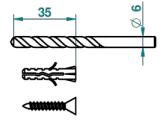

41771

30/03/2011

CHARACTERISTIC

- Flore
- Single robe hook

AVAILABLE FINITIONS

Antique nickel - H28
Black ceram - D30
Blush PVD - H62
Brass color PVD - H49
Brown bronze color PVD - F33
Gold color PVD - H52

Graphite PVD - H64
Lacquered light bronze - D01
Matt Umber PVD - H67
Matt blush PVD - H60
Matt brass color PVD - H50
Matt brown bronze color PVD - F34

Matt chrome - C02
Matt gold - F07
Matt gold color PVD - H53
Matt graphite PVD - H65
Matt nickel (color finish) - C01
Matt nickel color PVD - H56

Nickel color PVD - H55
Polished chrome (color finish) - A02
Polished chrome / Polished gold (color finish) - G02
Polished gold (color finish) - F01
Polished nickel - B01
Soft gold - F30

Soft matt gold - F31
Umber PVD - H66
Varnished matt antique red copper (color finish) - H07