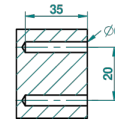

41771

30/03/2011

CHARACTERISTIC

- Flore
- Single robe hook

AVAILABLE FINITIONS

Antique nickel - H28
Black ceram - D30
Blush PVD - H62
Brass color PVD - H49
Brown bronze color PVD - F33
Gold color PVD - H52

Graphite PVD - H64
Lacquered light bronze - D01
Matt Umber PVD - H67
Matt blush PVD - H60
Matt brass color PVD - H50
Matt brown bronze color PVD - F34

Matt chrome - C02
Matt gold - F07
Matt gold color PVD - H53
Matt graphite PVD - H65
Matt nickel (color finish) - C01
Matt nickel color PVD - H56

Nickel color PVD - H55
Polished chrome (color finish) - A02
Polished chrome / Polished gold (color finish) - G02
Polished gold (color finish) - F01
Polished nickel - B01
Soft gold - F30

Soft matt gold - F31
Umber PVD - H66
Varnished matt antique red copper (color finish) - H07