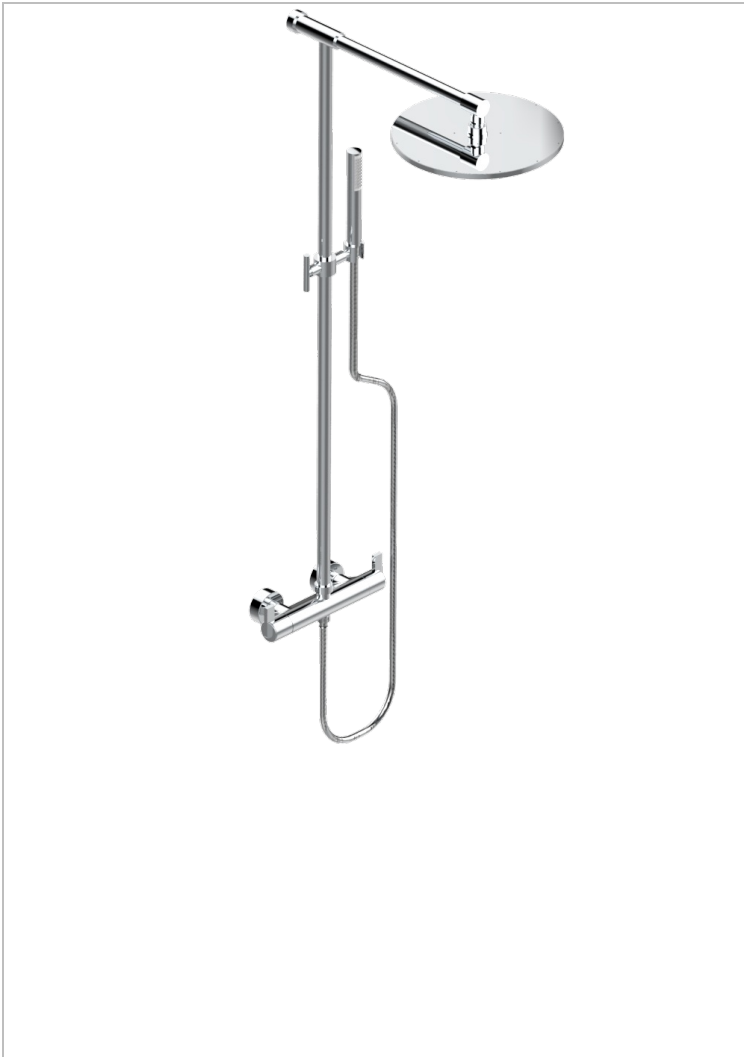

LE 11 WITH LEVER HANDLES

U2B-6529CG

THG[®]
PARIS

Wall mounted thermostatic shower mixer 1/2" with shower column, Shower head Ø 300 mm, handshower and hose

CHARACTERISTIC

- Le 11 with lever handles
- Wall mounted thermostatic shower mixer 1/2" with shower column, Shower head Ø 300 mm, handshower and hose

AVAILABLE FINITIONS

Chrome polished - A02