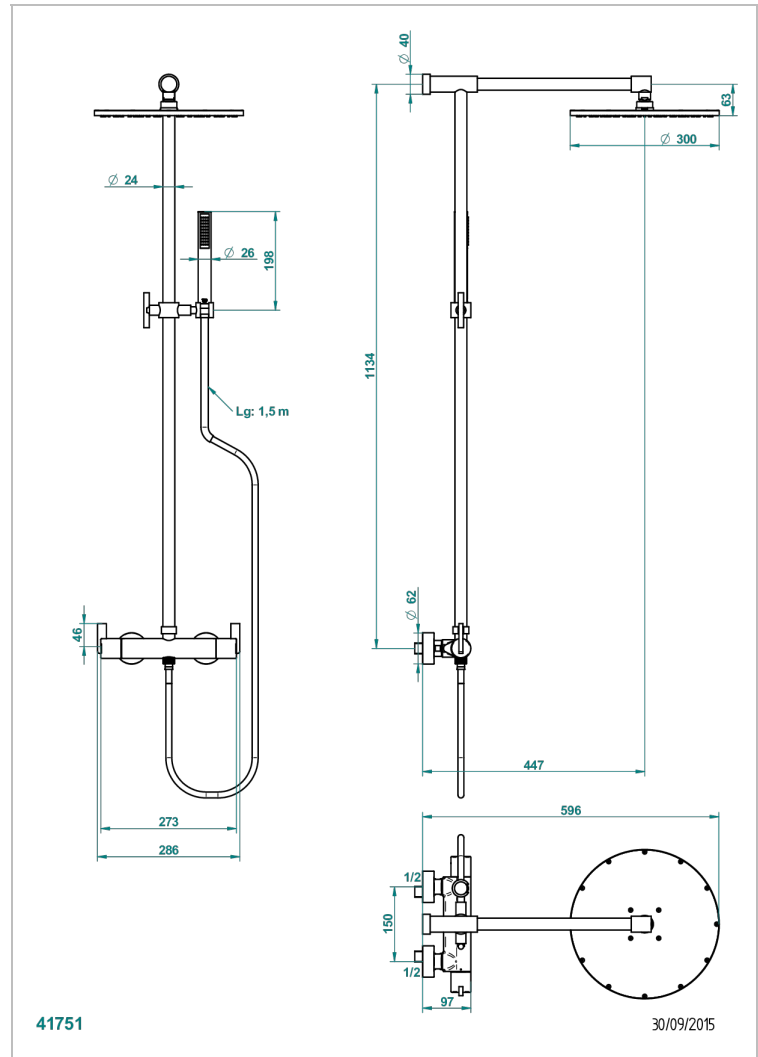

LE 11 WITH LEVER HANDLES

U2B-6529CG

THG[®]
PARIS

Wall mounted thermostatic shower mixer 1/2" with shower column, Shower head Ø 300 mm, handshower and hose

CHARACTERISTIC

- Le 11 with lever handles
- Wall mounted thermostatic shower mixer 1/2" with shower column, Shower head Ø 300 mm, handshower and hose

AVAILABLE FINITIONS

Chrome polished - A02