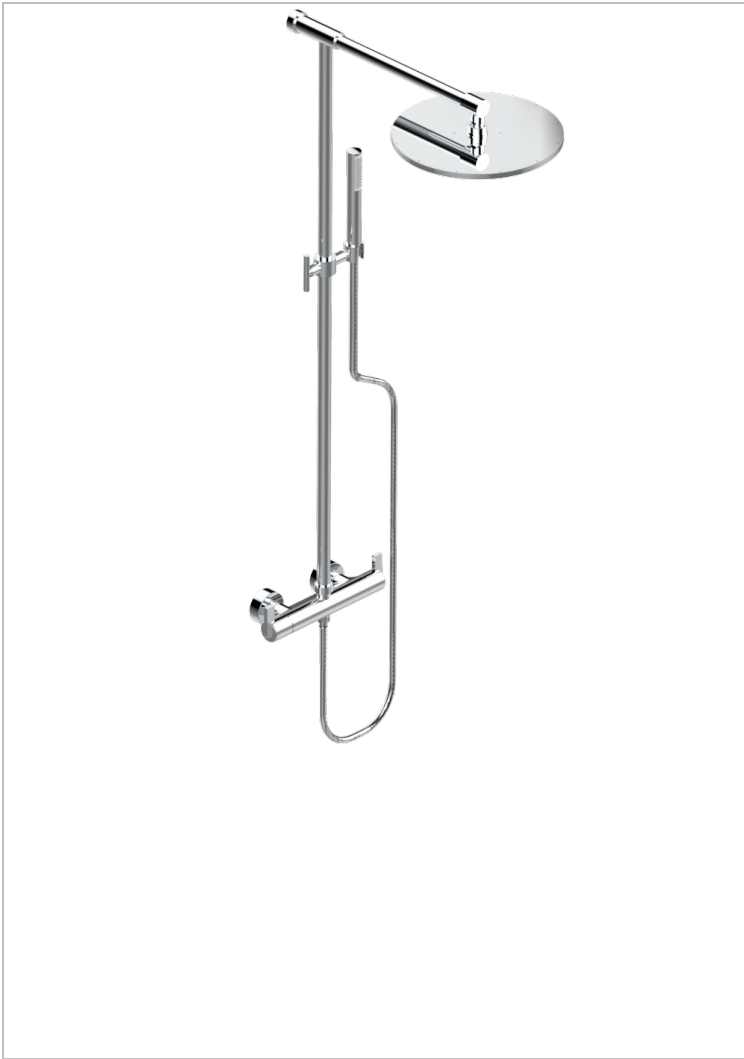

LE 11 WITH LEVER HANDLES

U2B-6529CG

THG[®]
PARIS

Wall mounted thermostatic shower mixer 1/2" with shower column, Shower head Ø 300 mm, handshower and hose

CHARACTERISTIC

- Le 11 with lever handles
- Wall mounted thermostatic shower mixer 1/2" with shower column, Shower head Ø 300 mm, handshower and hose

AVAILABLE FINITIONS

Chrome polished - A02