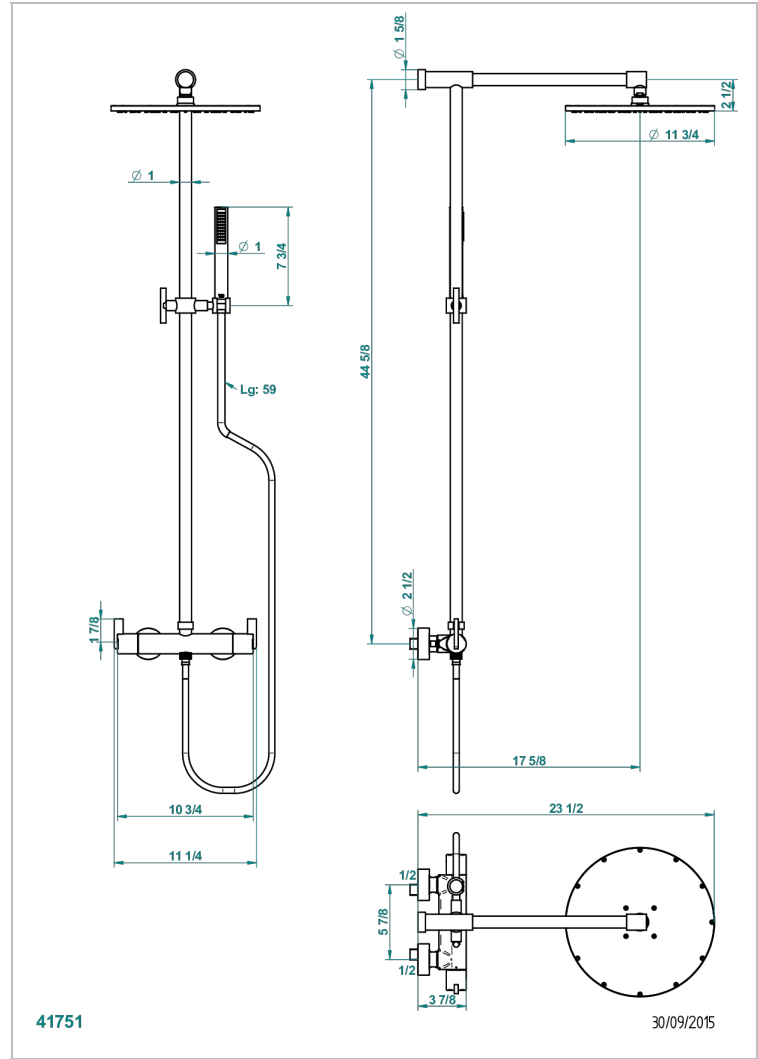

LE 11 WITH LEVER HANDLES

U2B-6529CG

THG[®]
PARIS

Wall mounted thermostatic shower mixer 1/2" with shower column, Shower head Ø 300 mm, handshower and hose

CHARACTERISTIC

- Le 11 with lever handles
- Wall mounted thermostatic shower mixer 1/2" with shower column, Shower head Ø 300 mm, handshower and hose

AVAILABLE FINITIONS

Chrome polished - A02