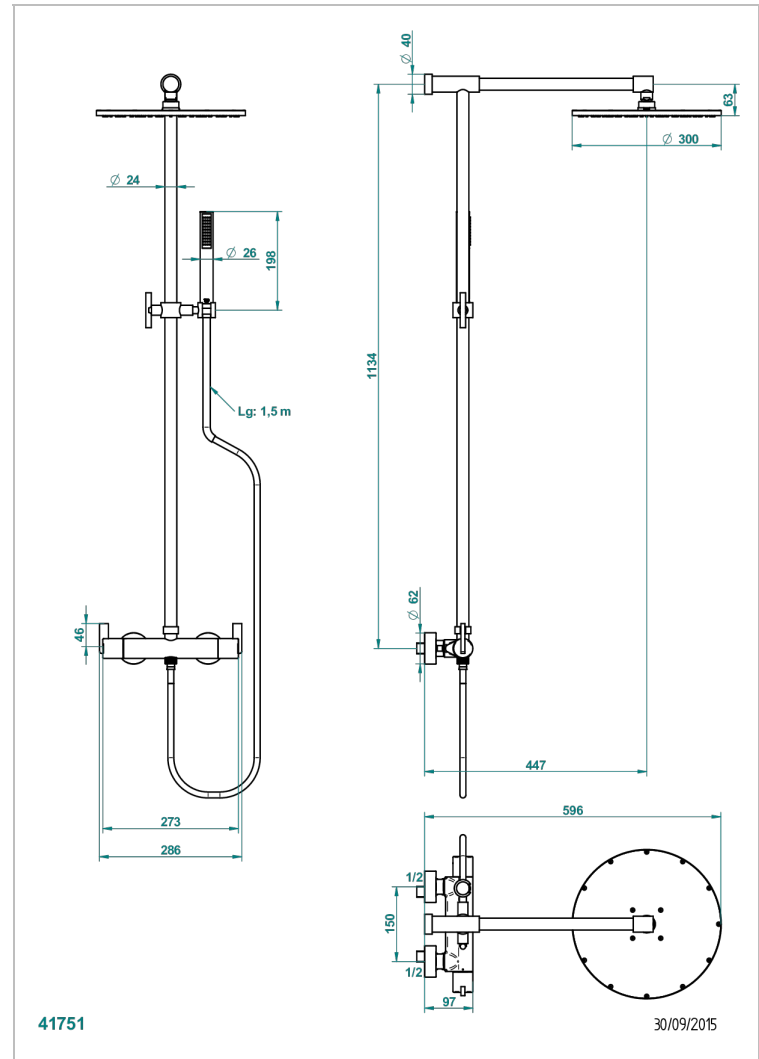

# LE 11 WITH LEVER

U2B-6529CG

THG<sup>®</sup>  
PARIS

Wall mounted thermostatic shower mixer 1/2" with shower column, Shower head Ø 300 mm, handshower and hose

## CHARACTERISTIC

- Le 11 with lever
- Wall mounted thermostatic shower mixer 1/2" with shower column, Shower head Ø 300 mm, handshower and hose