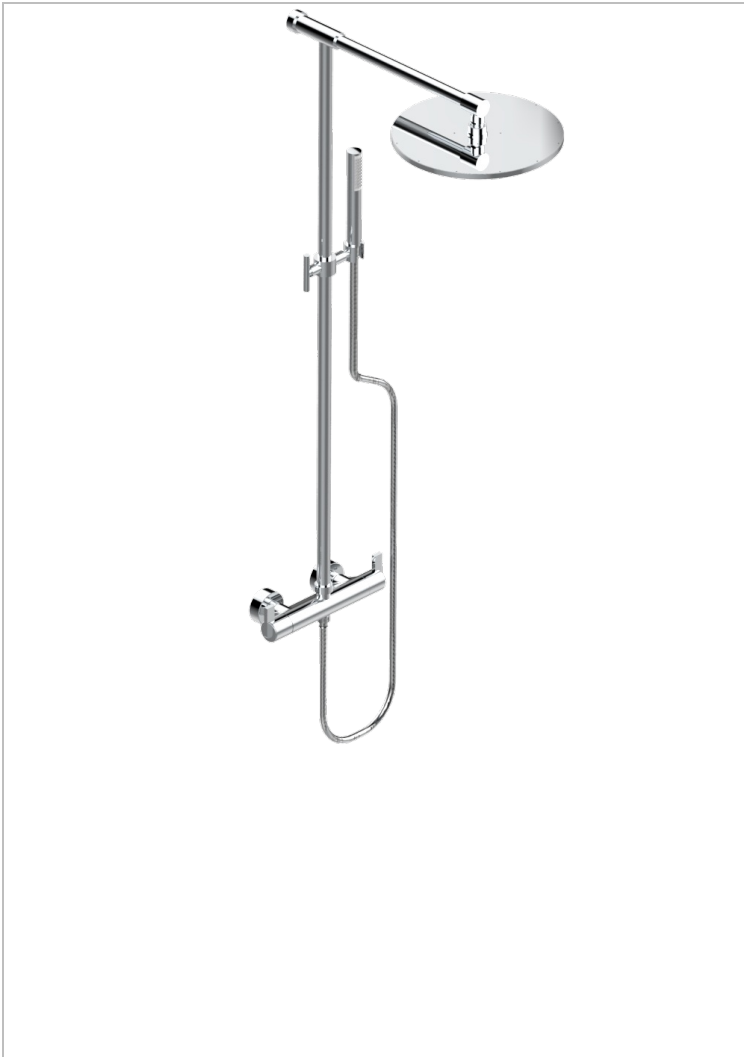

LE 11 WITH LEVER

U2B-6529CG

THG[®]
PARIS

Wall mounted thermostatic shower mixer 1/2" with shower column, Shower head Ø 300 mm, handshower and hose

CHARACTERISTIC

- Le 11 with lever
- Wall mounted thermostatic shower mixer 1/2" with shower column, Shower head Ø 300 mm, handshower and hose

AVAILABLE FINITIONS

Polished chrome (color finish) - A02