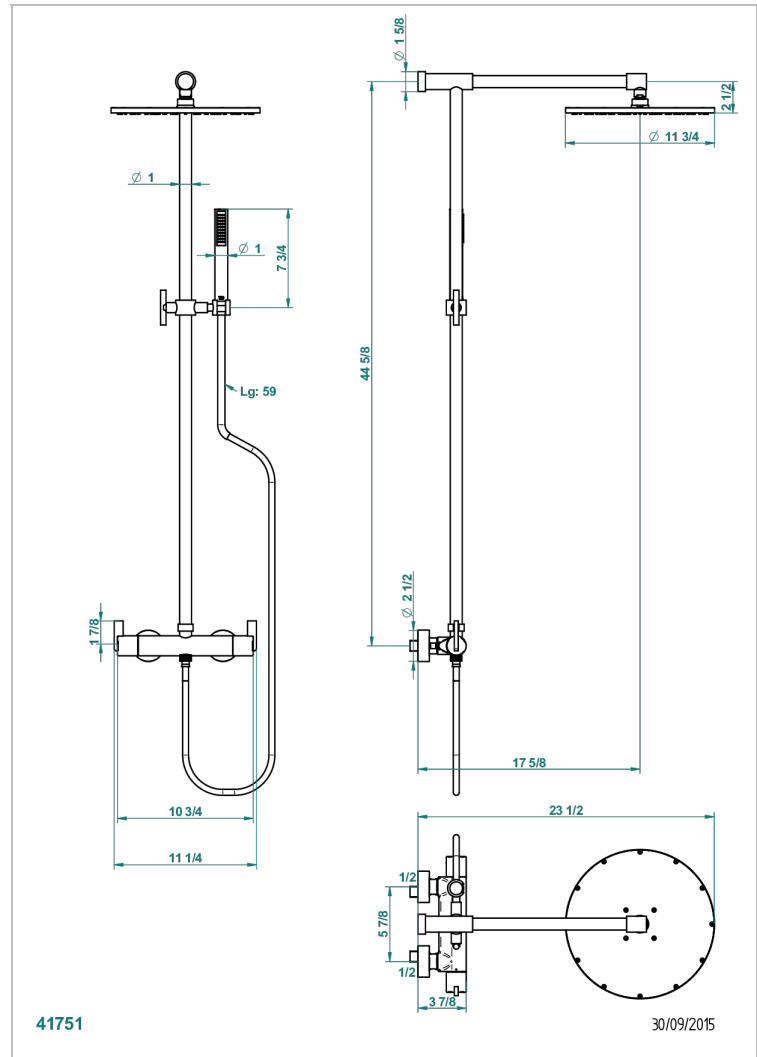

LE 11 WITH LEVER

U2B-6529CG

THG[®]
PARIS

Wall mounted thermostatic shower mixer 1/2" with shower column, Shower head Ø 300 mm, handshower and hose

CHARACTERISTIC

- Le 11 with lever
- Wall mounted thermostatic shower mixer 1/2" with shower column, Shower head Ø 300 mm, handshower and hose

AVAILABLE FINITIONS

Polished chrome (color finish) - A02