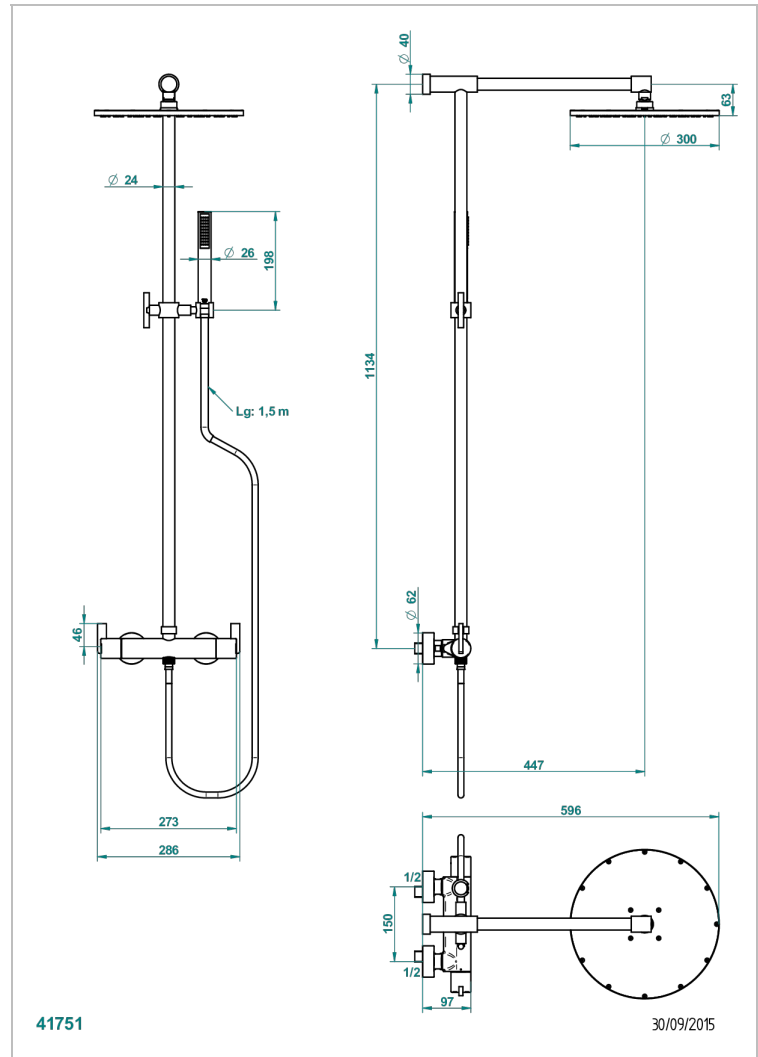

LE 11 WITH LEVER

U2B-6529CG

THG[®]
PARIS

Wall mounted thermostatic shower mixer 1/2" with shower column, Shower head Ø 300 mm, handshower and hose

CHARACTERISTIC

- Le 11 with lever
- Wall mounted thermostatic shower mixer 1/2" with shower column, Shower head Ø 300 mm, handshower and hose

AVAILABLE FINITIONS

Polished chrome (color finish) - A02