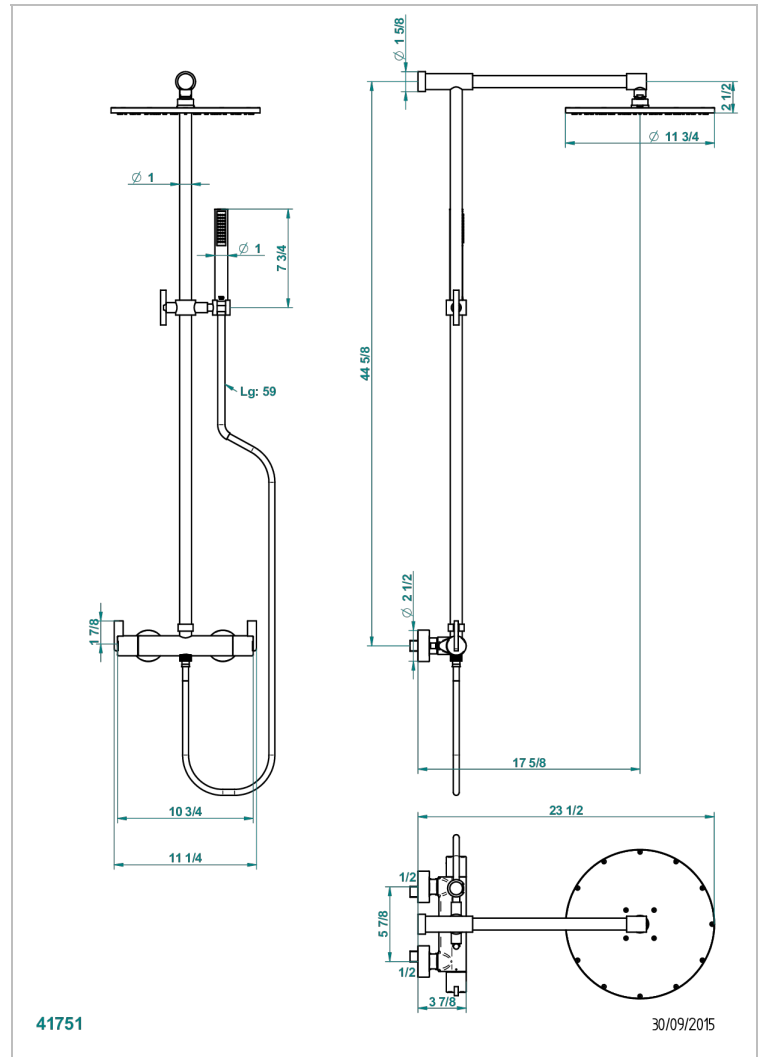

# LE 11 WITH LEVER

U2B-6529CG

THG<sup>®</sup>  
PARIS

Wall mounted thermostatic shower mixer 1/2" with shower column, Shower head Ø 300 mm, handshower and hose

## CHARACTERISTIC

- Le 11 with lever
- Wall mounted thermostatic shower mixer 1/2" with shower column, Shower head Ø 300 mm, handshower and hose

## AVAILABLE FINITIONS

Polished chrome (color finish) - A02