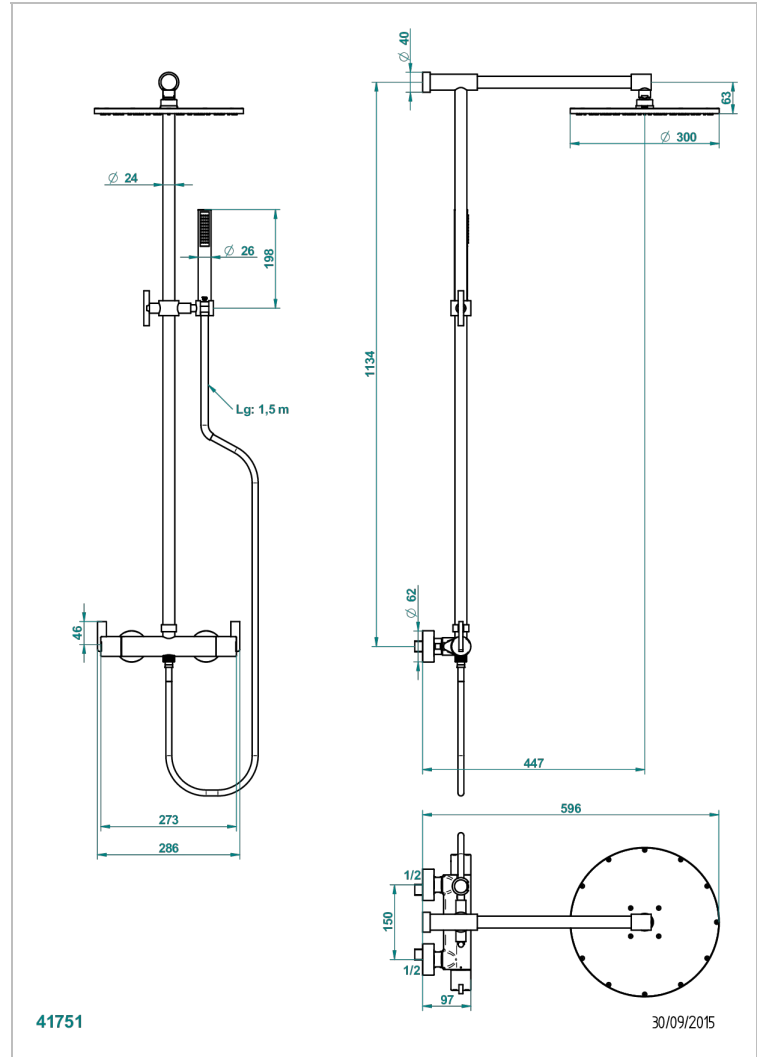

LE 11 WITH LEVER

U2B-6529CG

THG[®]
PARIS

Wall mounted thermostatic shower mixer 1/2" with shower column, Shower head Ø 300 mm, handshower and hose

CHARACTERISTIC

- Le 11 with lever
- Wall mounted thermostatic shower mixer 1/2" with shower column, Shower head Ø 300 mm, handshower and hose

AVAILABLE FINITIONS

Polished chrome (color finish) - A02