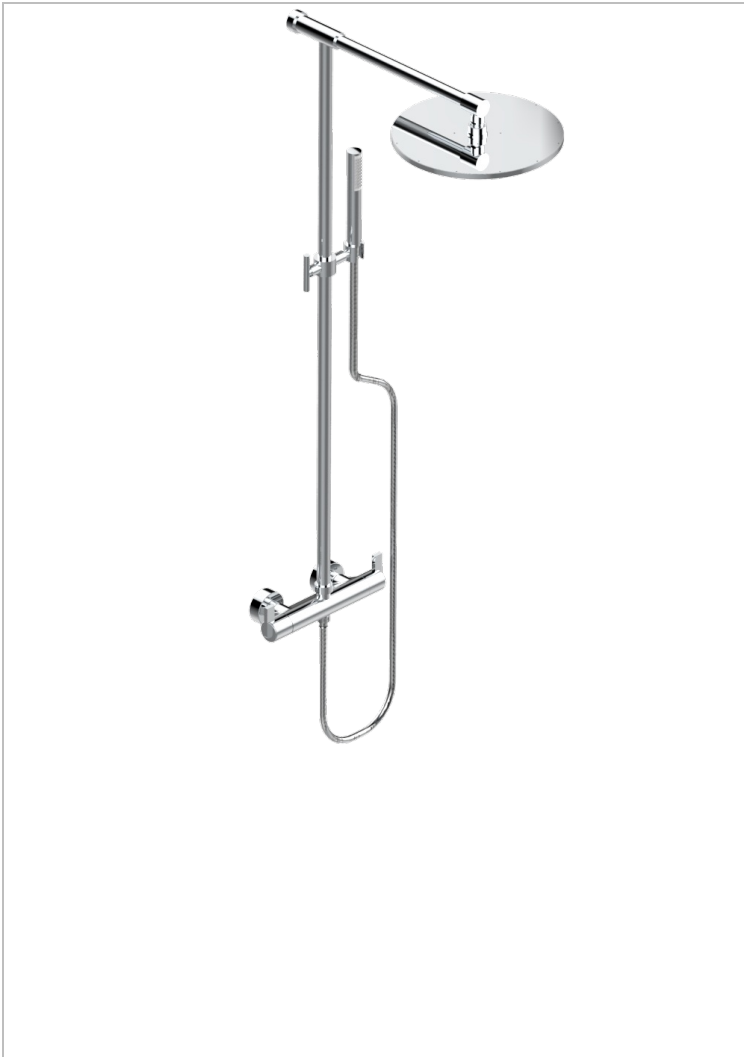

# LE 11 WITH LEVER

U2B-6529CG

THG<sup>®</sup>  
PARIS

Wall mounted thermostatic shower mixer 1/2" with shower column, Shower head Ø 300 mm, handshower and hose

## CHARACTERISTIC

- Le 11 with lever
- Wall mounted thermostatic shower mixer 1/2" with shower column, Shower head Ø 300 mm, handshower and hose

## AVAILABLE FINITIONS

Polished chrome (color finish) - A02