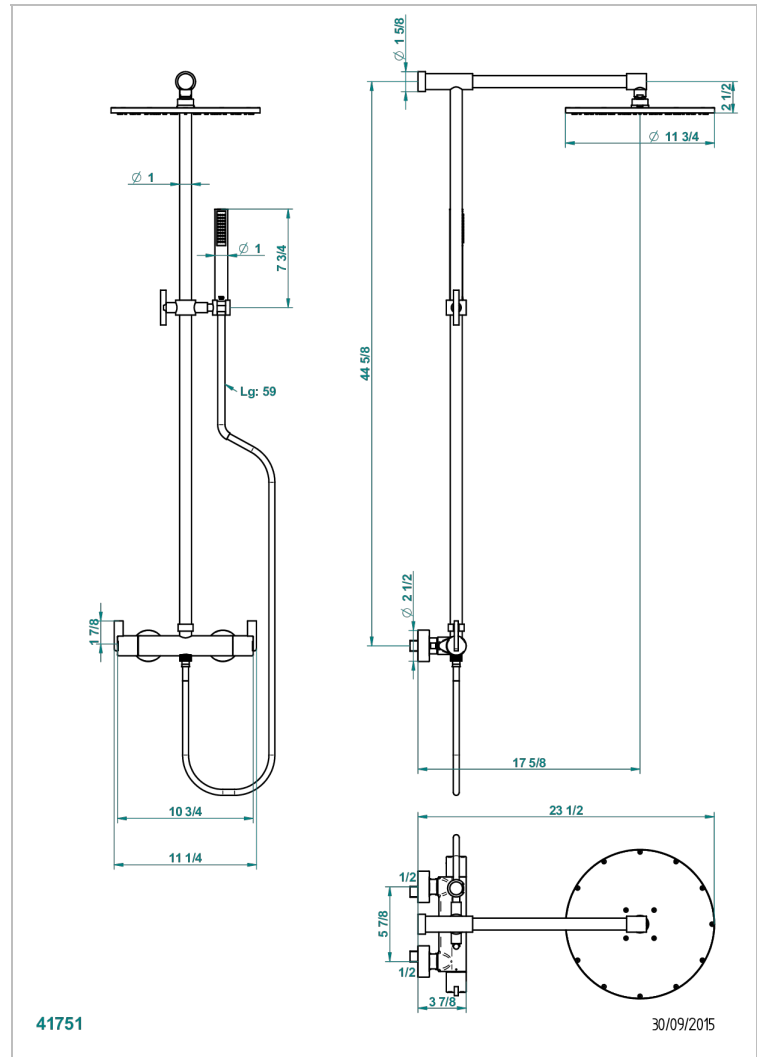

# LE 11 WITH LEVER

U2B-6529CG

THG<sup>®</sup>  
PARIS

Wall mounted thermostatic shower mixer 1/2" with shower column, Shower head Ø 300 mm, handshower and hose

## CHARACTERISTIC

- Le 11 with lever
- Wall mounted thermostatic shower mixer 1/2" with shower column, Shower head Ø 300 mm, handshower and hose

## AVAILABLE FINITIONS

Polished chrome (color finish) - A02