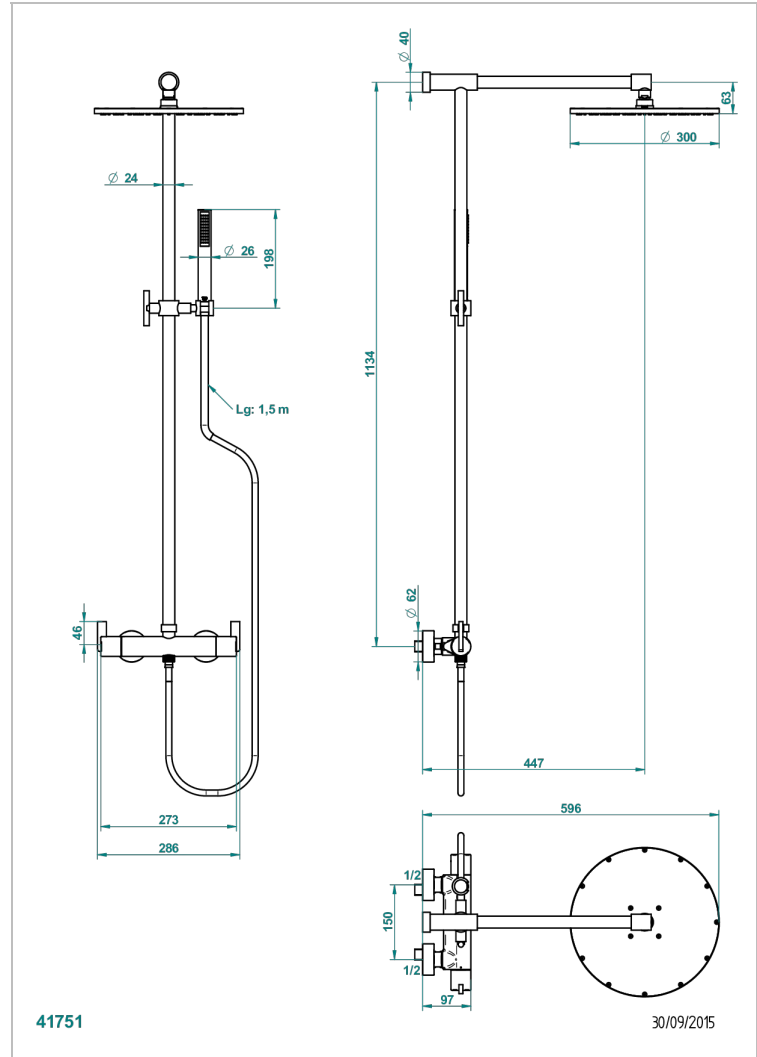

# LE 11

U2A-6529CG

Wall mounted thermostatic shower mixer 1/2" with shower column, Shower head Ø 300 mm, handshower and hose

## CHARACTERISTIC

- Le 11
- Wall mounted thermostatic shower mixer 1/2" with shower column, Shower head Ø 300 mm, handshower and hose

## AVAILABLE FINITIONS

Chrome polished - A02