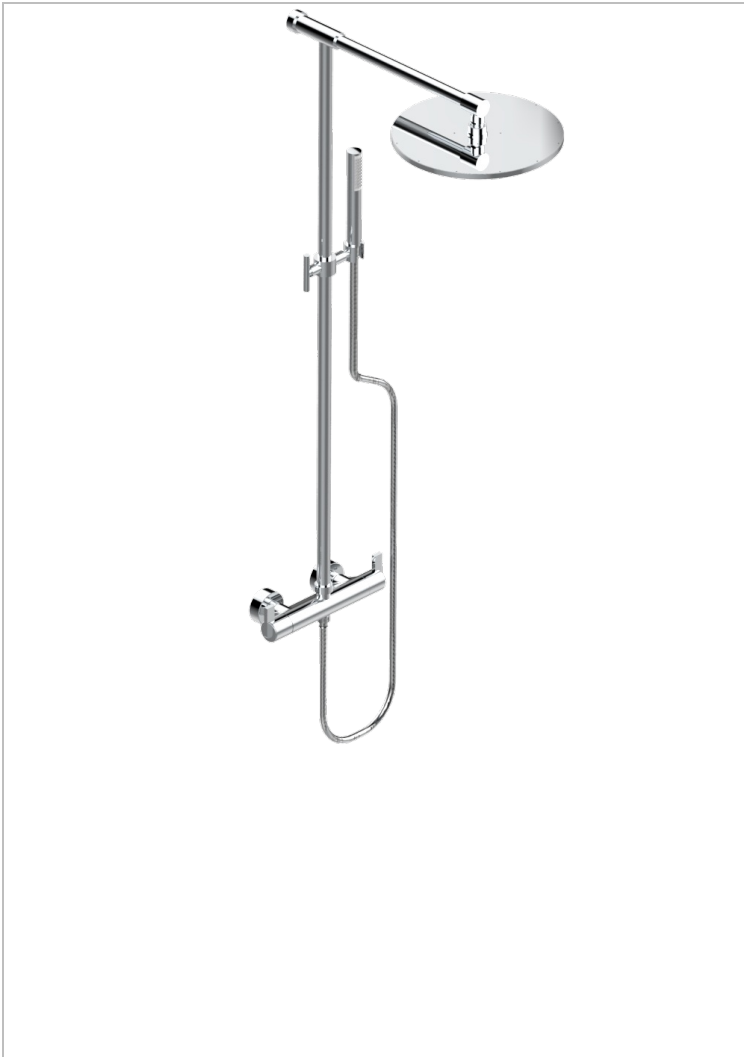

# LE 11

U2A-6529CG

Wall mounted thermostatic shower mixer 1/2" with shower column, Shower head Ø 300 mm, handshower and hose

## CHARACTERISTIC

- Le 11
- Wall mounted thermostatic shower mixer 1/2" with shower column, Shower head Ø 300 mm, handshower and hose

## AVAILABLE FINITIONS

Chrome polished - A02