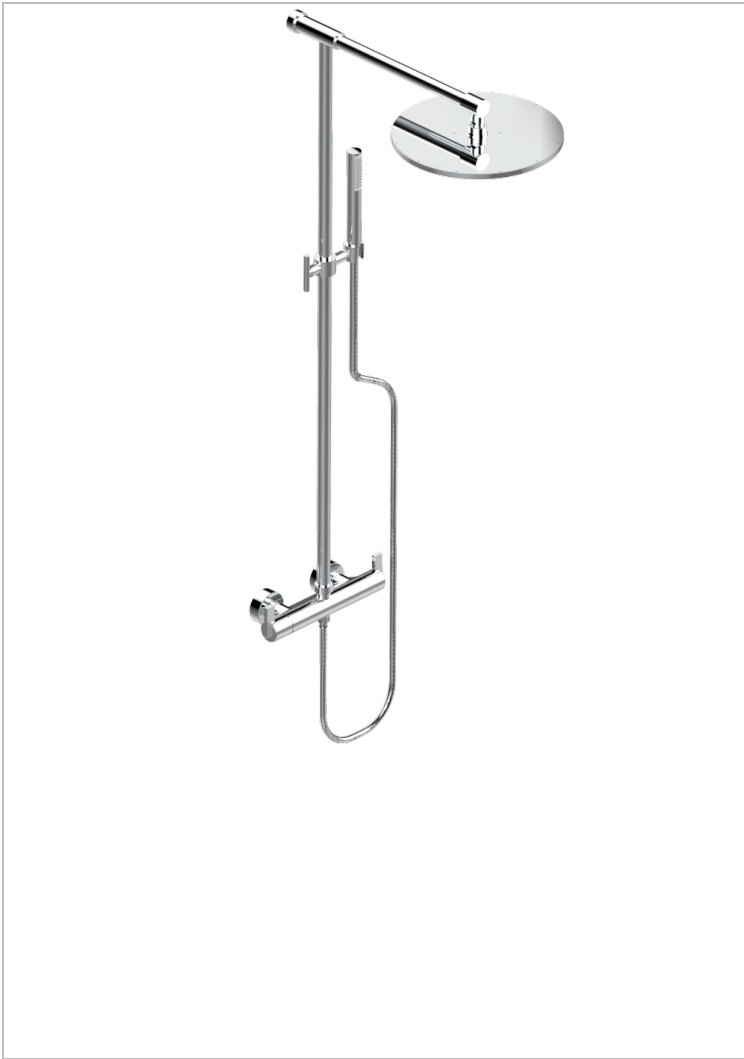

# LE 11

U2A-6529CG

THG<sup>®</sup>  
PARIS

Wall mounted thermostatic shower mixer 1/2" with shower column, Shower head Ø 300 mm, handshower and hose

## CHARACTERISTIC

- Le 11
- Wall mounted thermostatic shower mixer 1/2" with shower column,  
Shower head Ø 300 mm, handshower and hose

## AVAILABLE FINITIONS

Chrome polished - A02