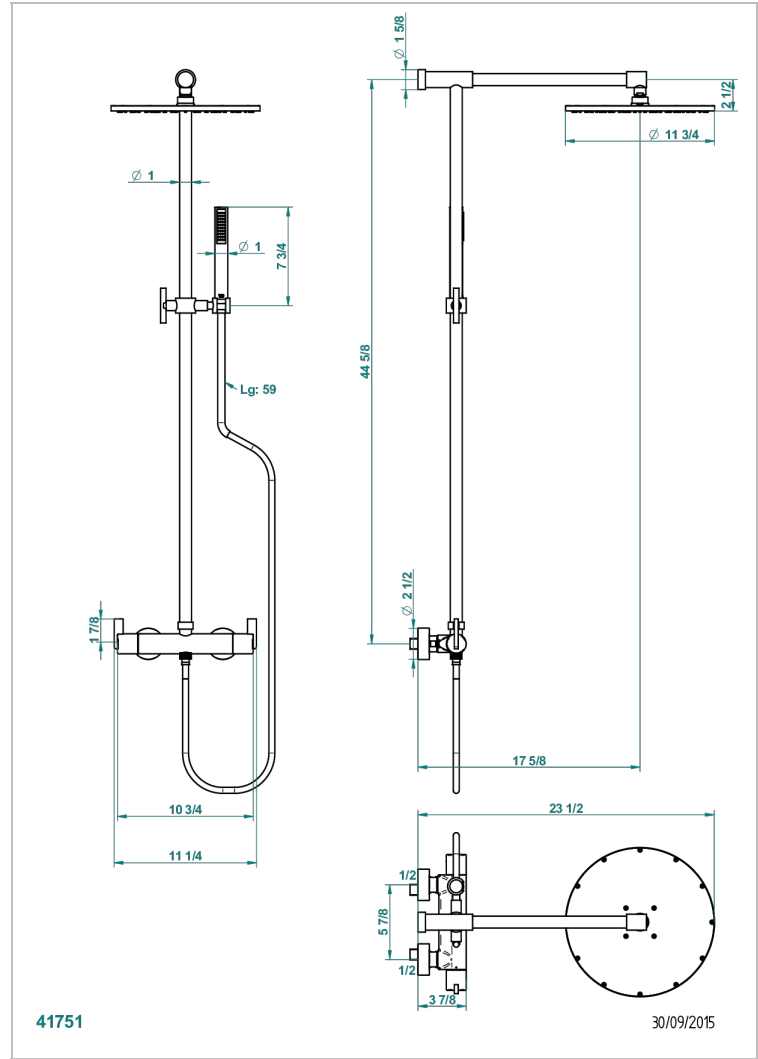

# LE 11

U2A-6529CG

THG<sup>®</sup>  
PARIS

Wall mounted thermostatic shower mixer 1/2" with shower column, Shower head Ø 300 mm, handshower and hose

## CHARACTERISTIC

- Le 11
- Wall mounted thermostatic shower mixer 1/2" with shower column,  
Shower head Ø 300 mm, handshower and hose

## AVAILABLE FINITIONS

Chrome polished - A02