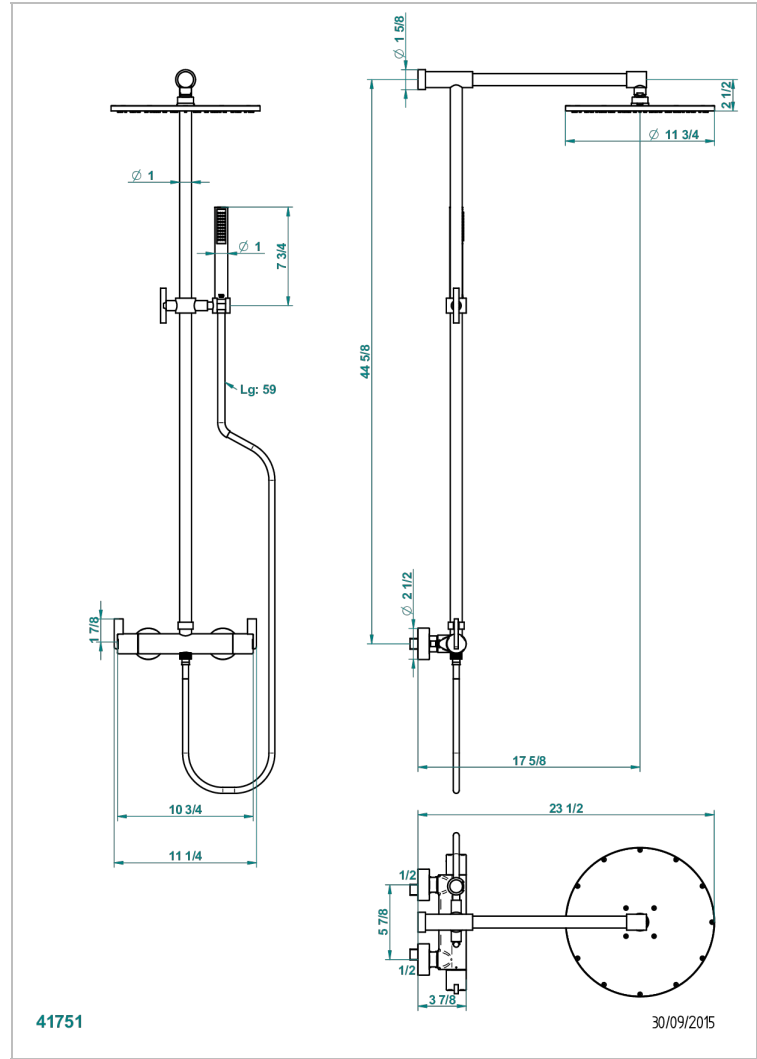

# LE 11

U2A-6529CG

Wall mounted thermostatic shower mixer 1/2" with shower column, Shower head Ø 300 mm, handshower and hose

## CHARACTERISTIC

- Le 11
- Wall mounted thermostatic shower mixer 1/2" with shower column, Shower head Ø 300 mm, handshower and hose

## AVAILABLE FINITIONS

Polished chrome (color finish) - A02