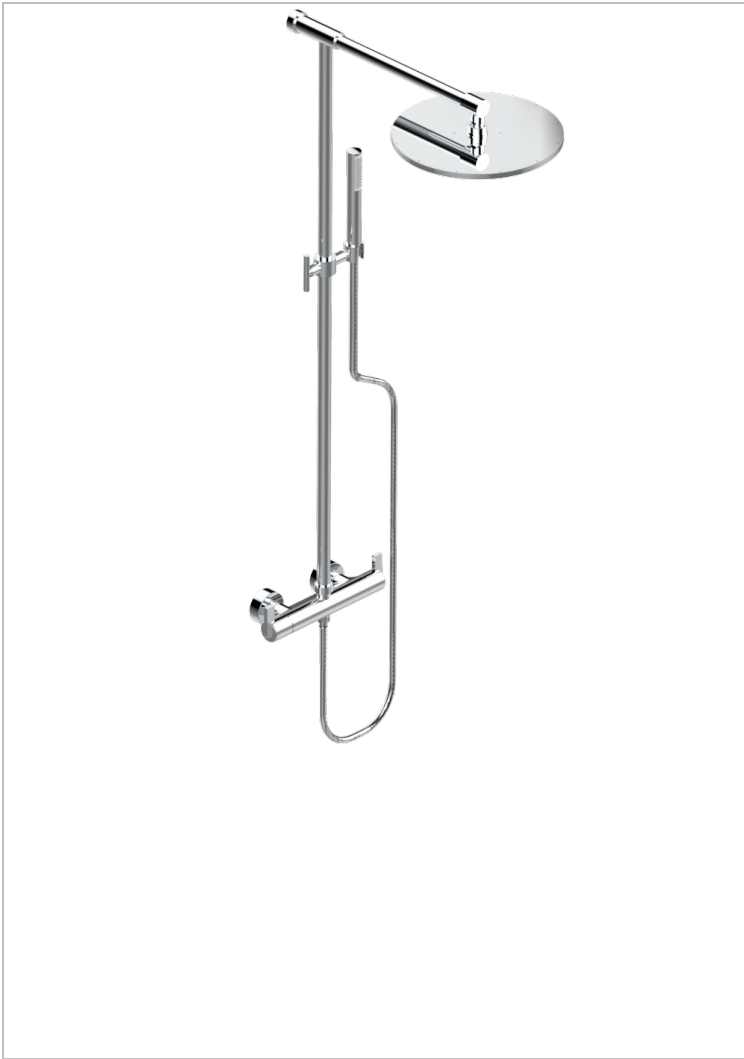

# LE 11

U2A-6529CG

Wall mounted thermostatic shower mixer 1/2" with shower column, Shower head Ø 300 mm, handshower and hose

## CHARACTERISTIC

- Le 11
- Wall mounted thermostatic shower mixer 1/2" with shower column, Shower head Ø 300 mm, handshower and hose

## AVAILABLE FINITIONS

Polished chrome (color finish) - A02