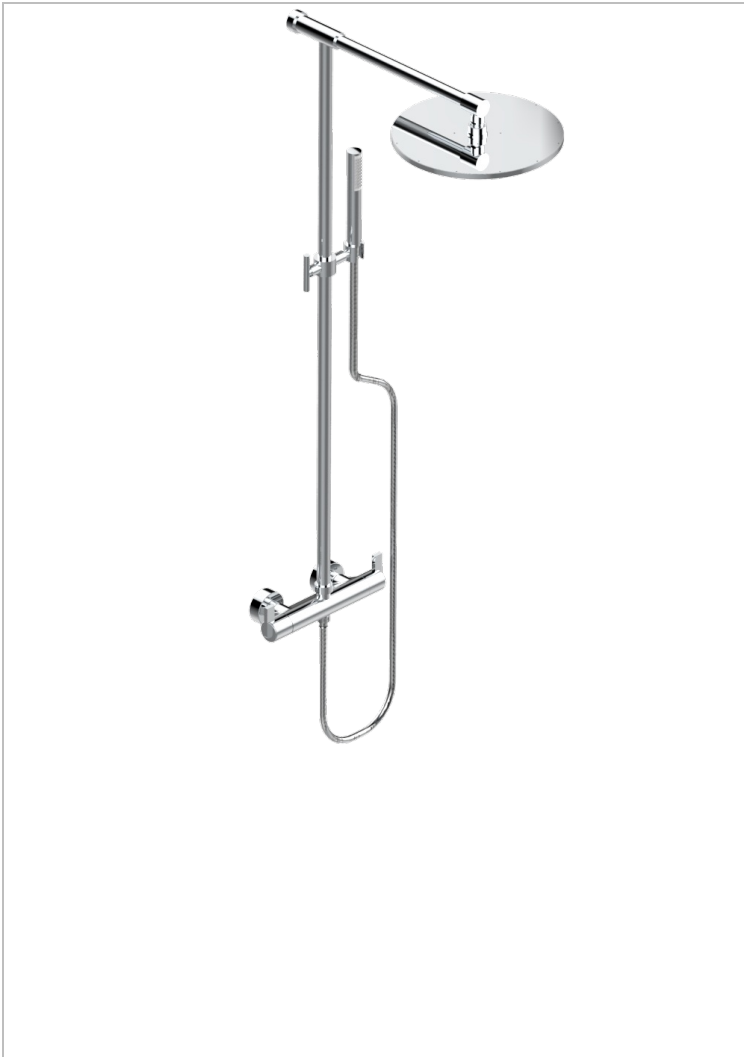

# LE 11

U2A-6529CG

Wall mounted thermostatic shower mixer 1/2" with shower column, Shower head Ø 300 mm, handshower and hose

## CHARACTERISTIC

- Le 11
- Wall mounted thermostatic shower mixer 1/2" with shower column, Shower head Ø 300 mm, handshower and hose

## AVAILABLE FINITIONS

Polished chrome (color finish) - A02