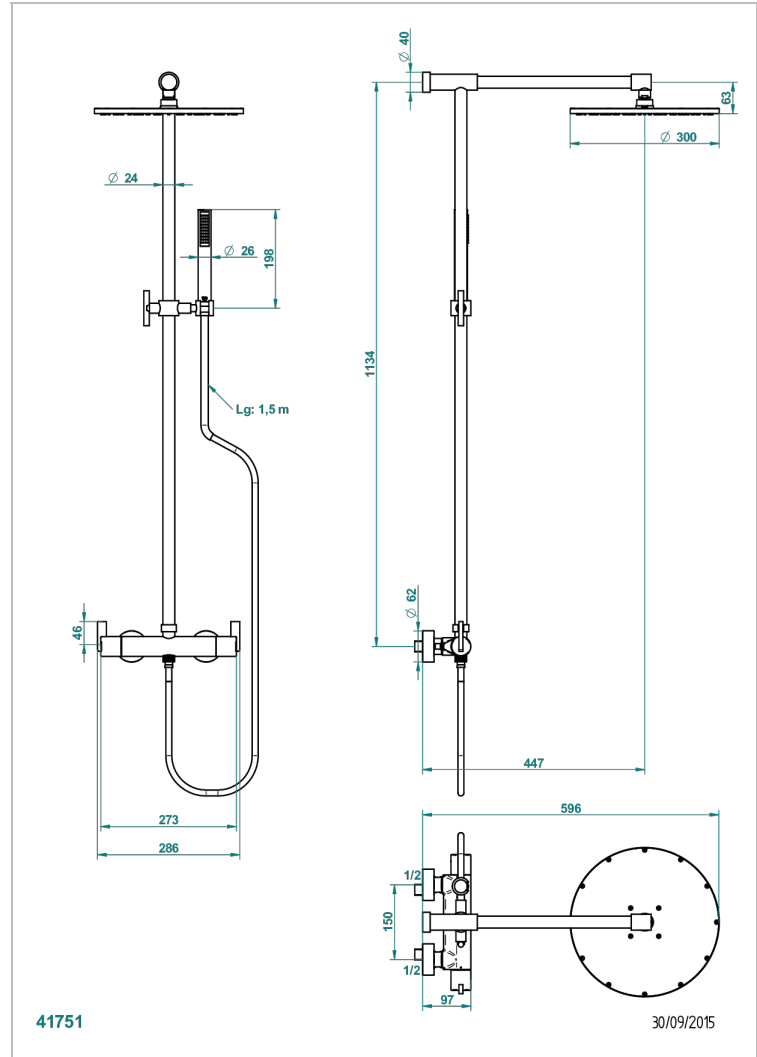

# LE 11

U2A-6529CG

Wall mounted thermostatic shower mixer 1/2" with shower column, Shower head Ø 300 mm, handshower and hose

## CHARACTERISTIC

- Le 11
- Wall mounted thermostatic shower mixer 1/2" with shower column, Shower head Ø 300 mm, handshower and hose

## AVAILABLE FINITIONS

Polished chrome (color finish) - A02