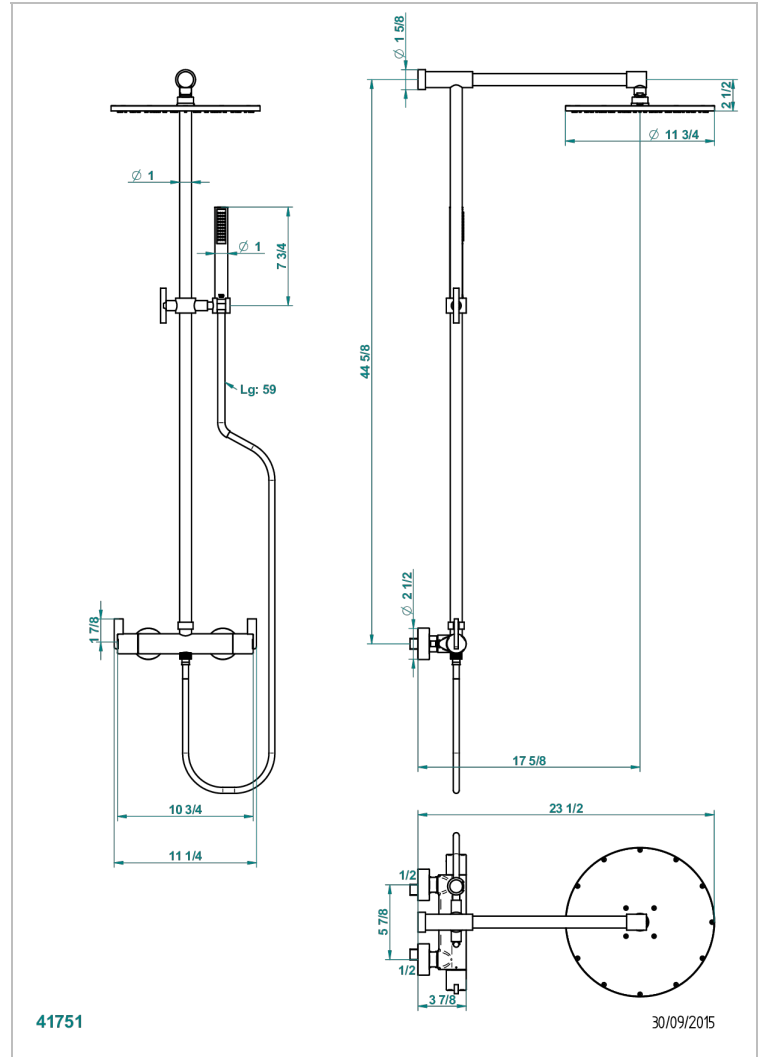

LE 11

U2A-6529CG

Wall mounted thermostatic shower mixer 1/2" with shower column, Shower head Ø 300 mm, handshower and hose

CHARACTERISTIC

- Le 11
- Wall mounted thermostatic shower mixer 1/2" with shower column,
Shower head Ø 300 mm, handshower and hose

AVAILABLE FINITIONS

Polished chrome (color finish) - A02