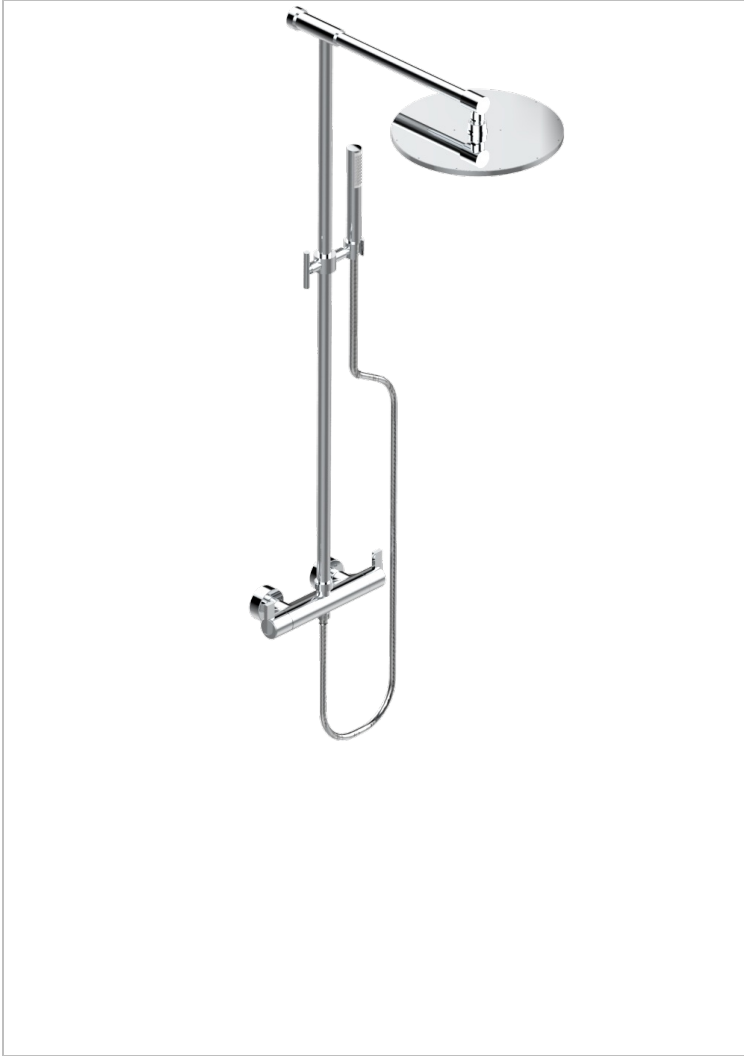

LE 11

U2A-6529CG

Wall mounted thermostatic shower mixer 1/2" with shower column, Shower head Ø 300 mm, handshower and hose

CHARACTERISTIC

- Le 11
- Wall mounted thermostatic shower mixer 1/2" with shower column,
Shower head Ø 300 mm, handshower and hose

AVAILABLE FINITIONS

Polished chrome (color finish) - A02