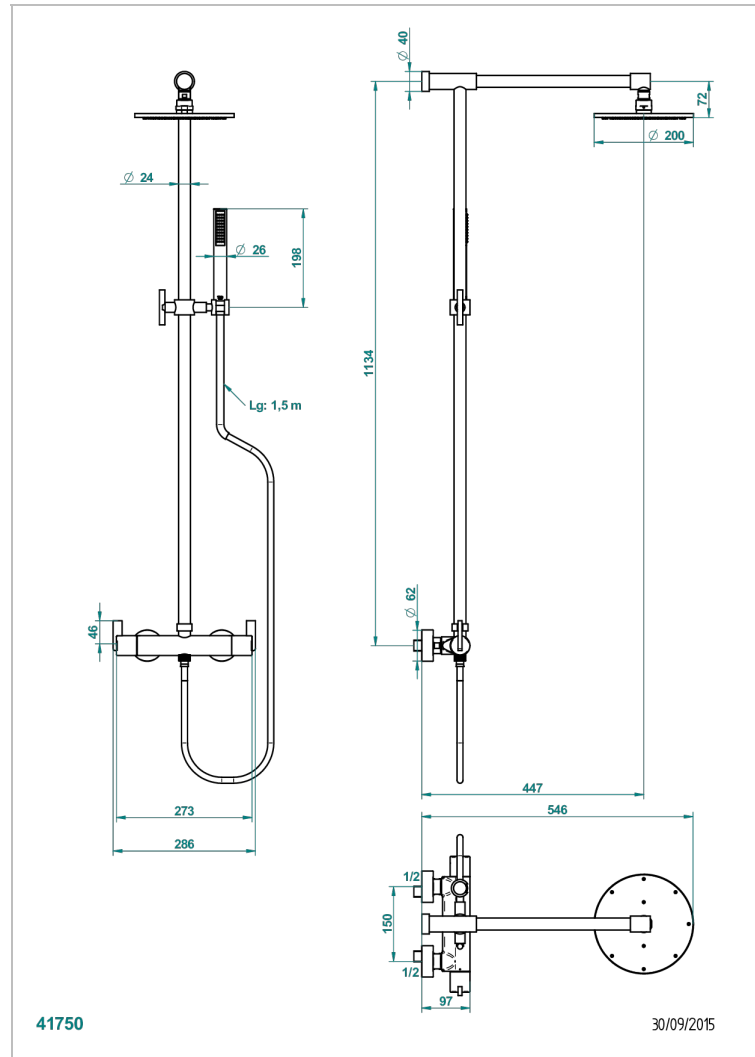

LE 11 WITH LEVER

U2B-6529CD

THG[®]
PARIS

Wall mounted thermostatic shower mixer 1/2" with shower column, shower head ø 200 mm, handshower and hose

CHARACTERISTIC

- Le 11 with lever
- Wall mounted thermostatic shower mixer 1/2" with shower column, shower head ø 200 mm, handshower and hose

AVAILABLE FINITIONS

Antique nickel - H28
Black ceram - D30
Lacquered light bronze - D01
Matt chrome - C02
Matt gold - F07
Matt nickel (color finish) - C01

Polished chrome (color finish) - A02
Polished chrome / Polished gold (color finish) - G02
Polished gold (color finish) - F01
Polished nickel - B01
Soft gold - F30
Soft matt gold - F31

Varnished matt antique red copper (color finish) - H07