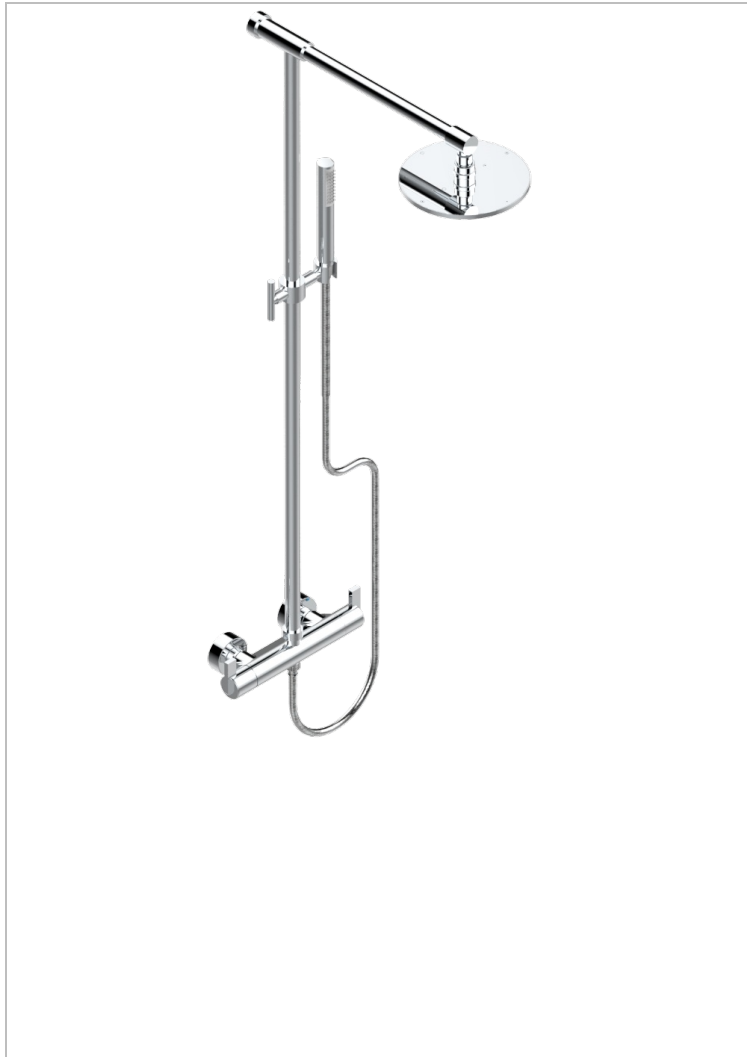

LE 11 WITH LEVER

U2B-6529CD

THG[®]
PARIS

Wall mounted thermostatic shower mixer 1/2" with shower column, shower head ø 200 mm, handshower and hose

CHARACTERISTIC

- Le 11 with lever
- Wall mounted thermostatic shower mixer 1/2" with shower column, shower head ø 200 mm, handshower and hose

AVAILABLE FINITIONS

Antique nickel - H28
Black ceram - D30
Lacquered light bronze - D01
Matt chrome - C02
Matt gold - F07
Matt nickel (color finish) - C01

Polished chrome (color finish) - A02
Polished chrome / Polished gold (color finish) - G02
Polished gold (color finish) - F01
Polished nickel - B01
Soft gold - F30
Soft matt gold - F31

Varnished matt antique red copper (color finish) - H07