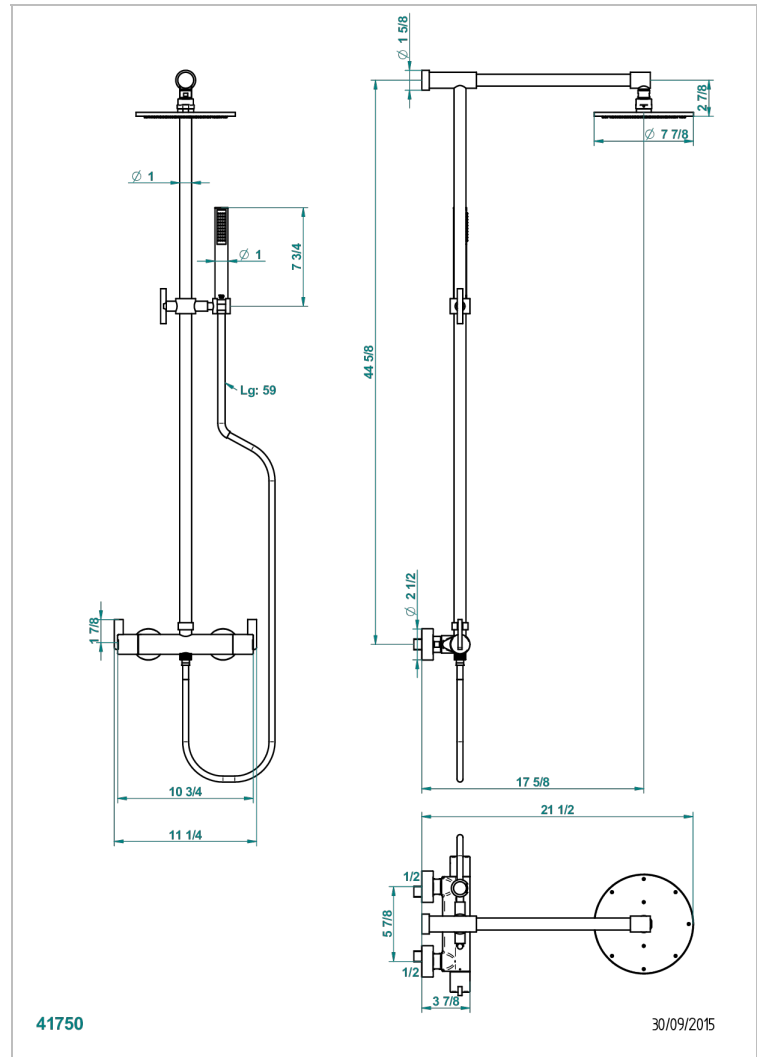

LE 11 WITH LEVER

U2B-6529CD

THG[®]
PARIS

Wall mounted thermostatic shower mixer 1/2" with shower column, shower head ø 200 mm, handshower and hose

CHARACTERISTIC

- Le 11 with lever
- Wall mounted thermostatic shower mixer 1/2" with shower column, shower head ø 200 mm, handshower and hose

AVAILABLE FINITIONS

Antique nickel - H28
Black ceram - D30
Lacquered light bronze - D01
Matt chrome - C02
Matt gold - F07
Matt nickel (color finish) - C01

Polished chrome (color finish) - A02
Polished chrome / Polished gold (color finish) - G02
Polished gold (color finish) - F01
Polished nickel - B01
Soft gold - F30
Soft matt gold - F31

Varnished matt antique red copper (color finish) - H07