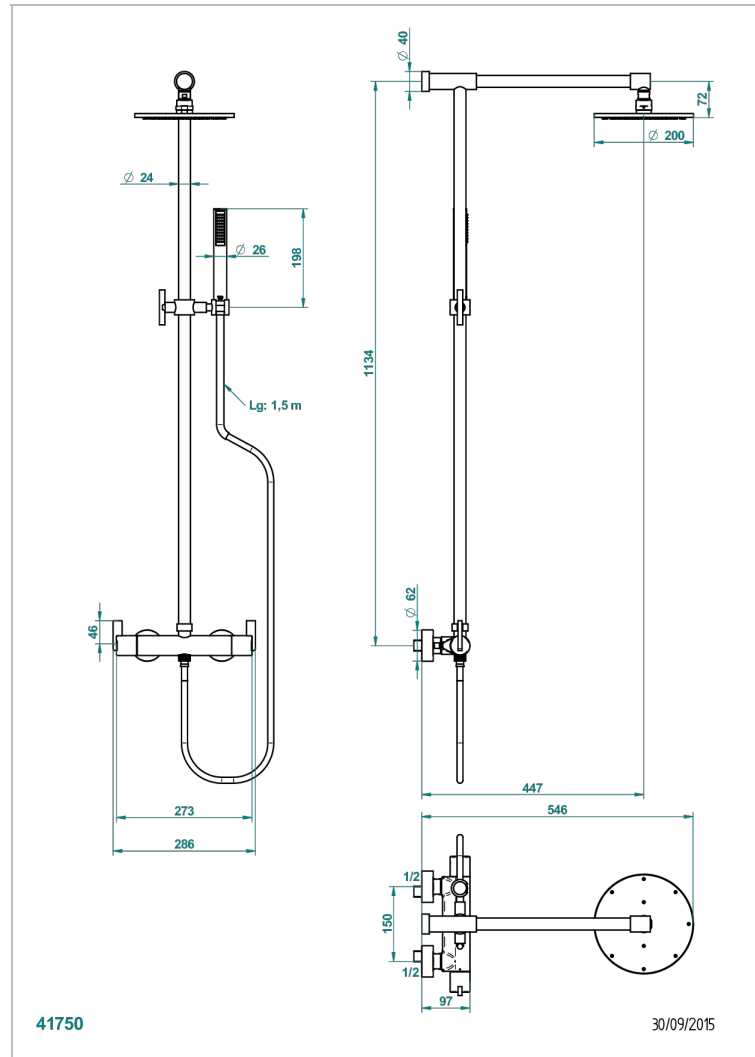

# LE 11 WITH LEVER

U2B-6529CD

THG<sup>®</sup>  
PARIS

Wall mounted thermostatic shower mixer 1/2" with shower column, shower head ø 200 mm, handshower and hose

## CHARACTERISTIC

- Le 11 with lever
- Wall mounted thermostatic shower mixer 1/2" with shower column, shower head ø 200 mm, handshower and hose

## AVAILABLE FINITIONS

Antique nickel - H28  
Black ceram - D30  
Lacquered light bronze - D01  
Matt chrome - C02  
Matt gold - F07  
Matt nickel (color finish) - C01

Polished chrome (color finish) - A02  
Polished chrome / Polished gold (color finish) - G02  
Polished gold (color finish) - F01  
Polished nickel - B01  
Soft gold - F30  
Soft matt gold - F31

Varnished matt antique red copper (color finish) - H07