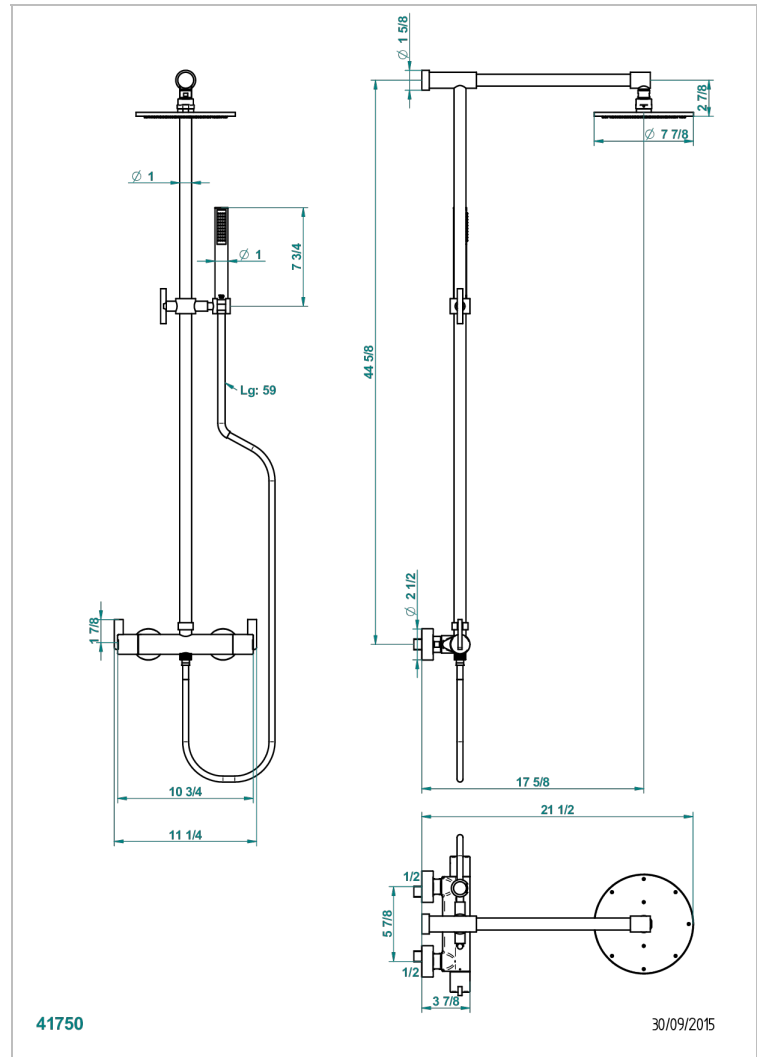

LE 11 WITH LEVER

U2B-6529CD

THG[®]
PARIS

Wall mounted thermostatic shower mixer 1/2" with shower column, shower head \varnothing 200 mm, handshower and hose

41750

30/09/2015

CHARACTERISTIC

- Le 11 with lever
- Wall mounted thermostatic shower mixer 1/2" with shower column, shower head \varnothing 200 mm, handshower and hose

AVAILABLE FINITIONS

Antique nickel - H28
Black ceram - D30
Lacquered light bronze - D01
Matt chrome - C02
Matt gold - F07
Matt nickel (color finish) - C01

Polished chrome (color finish) - A02
Polished chrome / Polished gold (color finish) - G02
Polished gold (color finish) - F01
Polished nickel - B01
Soft gold - F30
Soft matt gold - F31

Varnished matt antique red copper (color finish) - H07