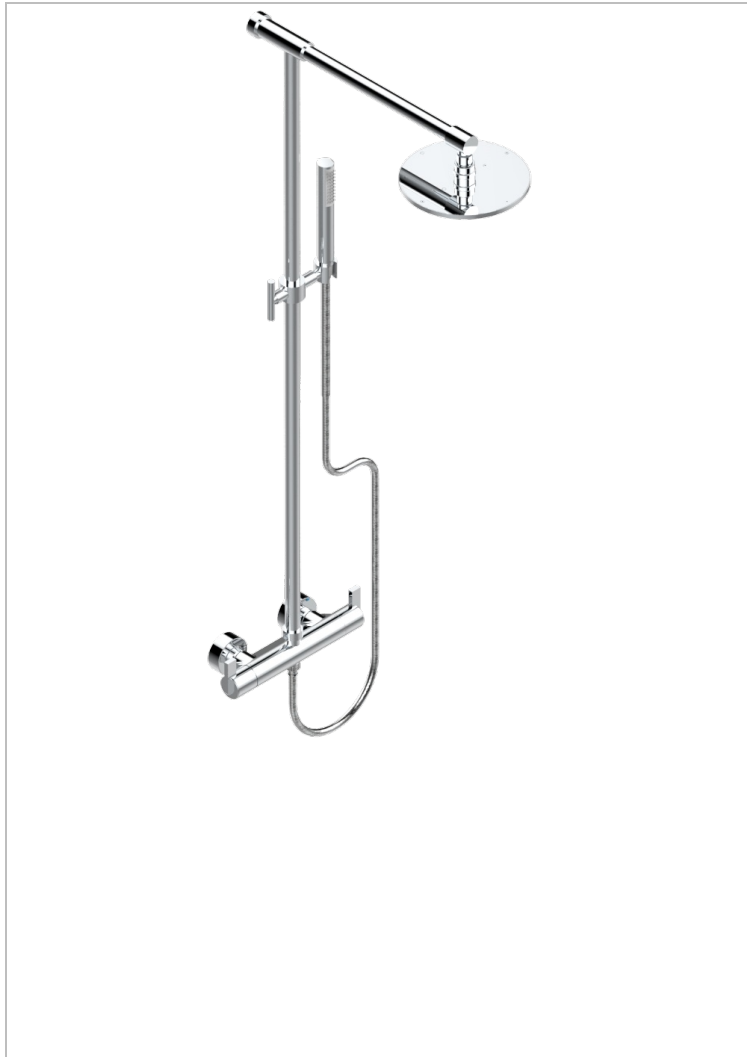

LE 11 WITH LEVER

U2B-6529CD

THG[®]
PARIS

Wall mounted thermostatic shower mixer 1/2" with shower column, shower head \varnothing 200 mm, handshower and hose

41750

30/09/2015

CHARACTERISTIC

- Le 11 with lever
- Wall mounted thermostatic shower mixer 1/2" with shower column, shower head \varnothing 200 mm, handshower and hose

AVAILABLE FINITIONS

Antique nickel - H28
Black ceram - D30
Lacquered light bronze - D01
Matt chrome - C02
Matt gold - F07
Matt nickel (color finish) - C01

Polished chrome (color finish) - A02
Polished chrome / Polished gold (color finish) - G02
Polished gold (color finish) - F01
Polished nickel - B01
Soft gold - F30
Soft matt gold - F31

Varnished matt antique red copper (color finish) - H07