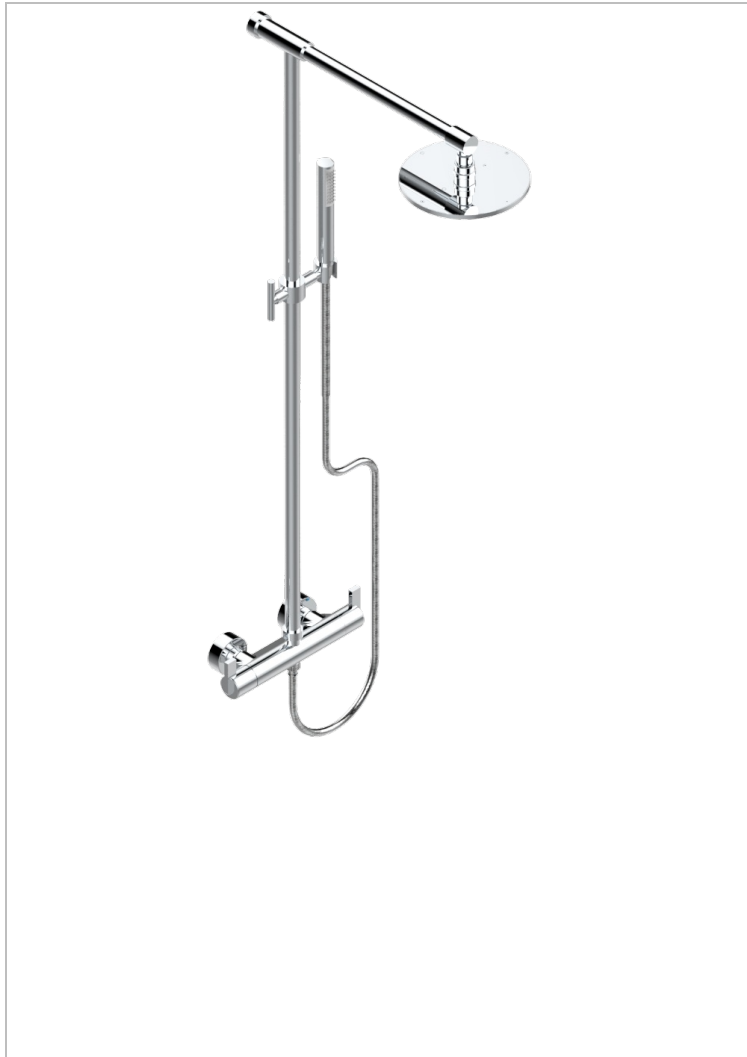

# LE 11 WITH LEVER

U2B-6529CD

THG<sup>®</sup>  
PARIS

Wall mounted thermostatic shower mixer 1/2" with shower column, shower head ø 200 mm, handshower and hose

## CHARACTERISTIC

- Le 11 with lever
- Wall mounted thermostatic shower mixer 1/2" with shower column, shower head ø 200 mm, handshower and hose

## AVAILABLE FINITIONS

Antique nickel - H28  
Black ceram - D30  
Lacquered light bronze - D01  
Matt chrome - C02  
Matt gold - F07  
Matt nickel (color finish) - C01

Polished chrome (color finish) - A02  
Polished chrome / Polished gold (color finish) - G02  
Polished gold (color finish) - F01  
Polished nickel - B01  
Soft gold - F30  
Soft matt gold - F31

Varnished matt antique red copper (color finish) - H07