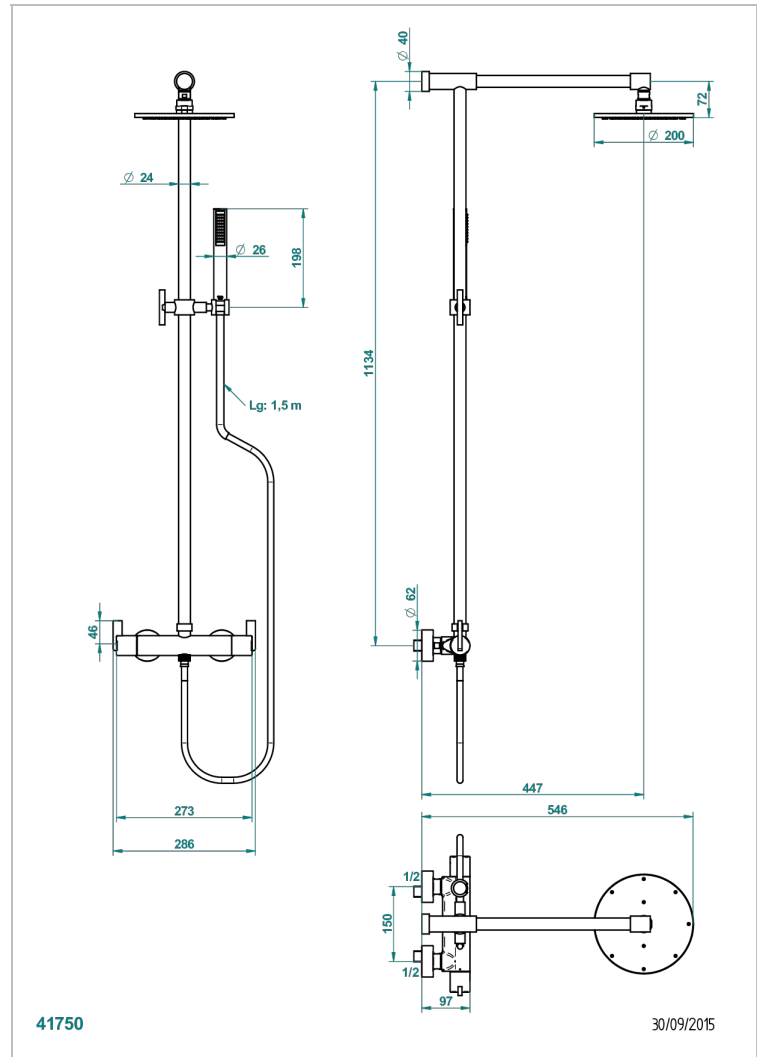

# LE 11 WITH LEVER

U2B-6529CD

THG<sup>®</sup>  
PARIS

Wall mounted thermostatic shower mixer 1/2" with shower column, shower head ø 200 mm, handshower and hose

## CHARACTERISTIC

- Le 11 with lever
- Wall mounted thermostatic shower mixer 1/2" with shower column, shower head ø 200 mm, handshower and hose

## AVAILABLE FINITIONS

Antique nickel - H28  
Black ceram - D30  
Lacquered light bronze - D01  
Matt chrome - C02  
Matt gold - F07  
Matt nickel (color finish) - C01

Polished chrome (color finish) - A02  
Polished chrome / Polished gold (color finish) - G02  
Polished gold (color finish) - F01  
Polished nickel - B01  
Soft gold - F30  
Soft matt gold - F31

Varnished matt antique red copper (color finish) - H07