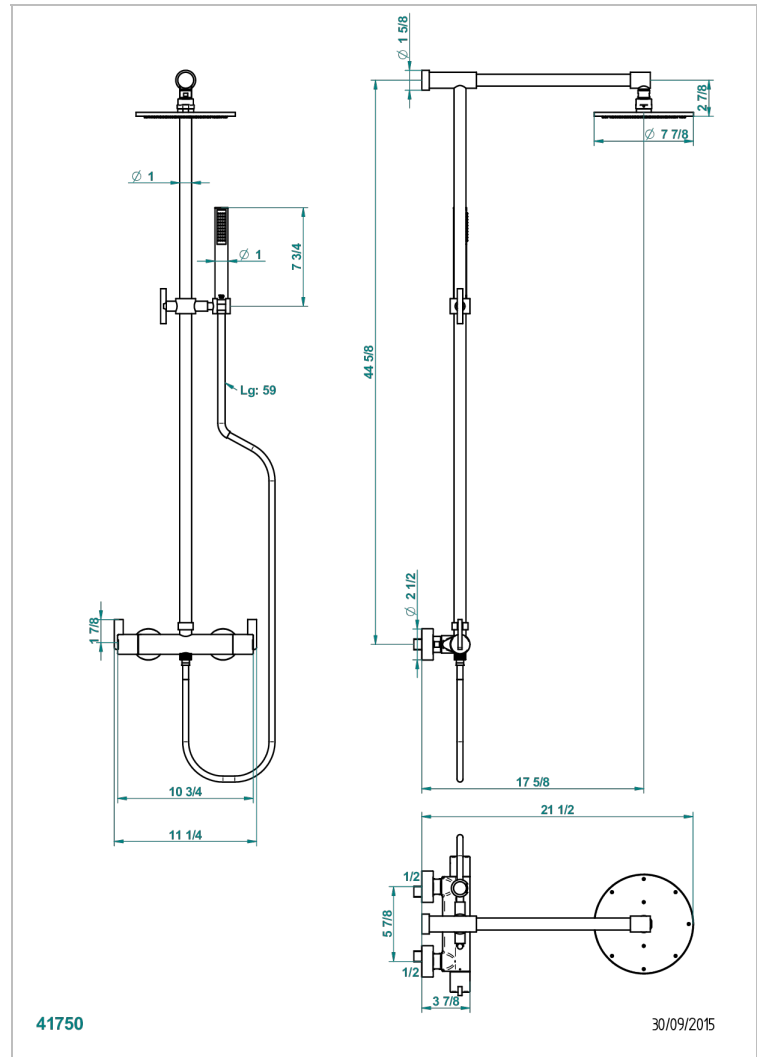

LE 11 WITH LEVER

U2B-6529CD

THG[®]
PARIS

Wall mounted thermostatic shower mixer 1/2" with shower column, shower head \varnothing 200 mm, handshower and hose

CHARACTERISTIC

- Le 11 with lever
- Wall mounted thermostatic shower mixer 1/2" with shower column, shower head \varnothing 200 mm, handshower and hose

AVAILABLE FINITIONS

Antique nickel - H28
Black ceram - D30
Lacquered light bronze - D01
Matt chrome - C02
Matt gold - F07
Matt nickel (color finish) - C01

Polished chrome (color finish) - A02
Polished chrome / Polished gold (color finish) - G02
Polished gold (color finish) - F01
Polished nickel - B01
Soft gold - F30
Soft matt gold - F31

Varnished matt antique red copper (color finish) - H07