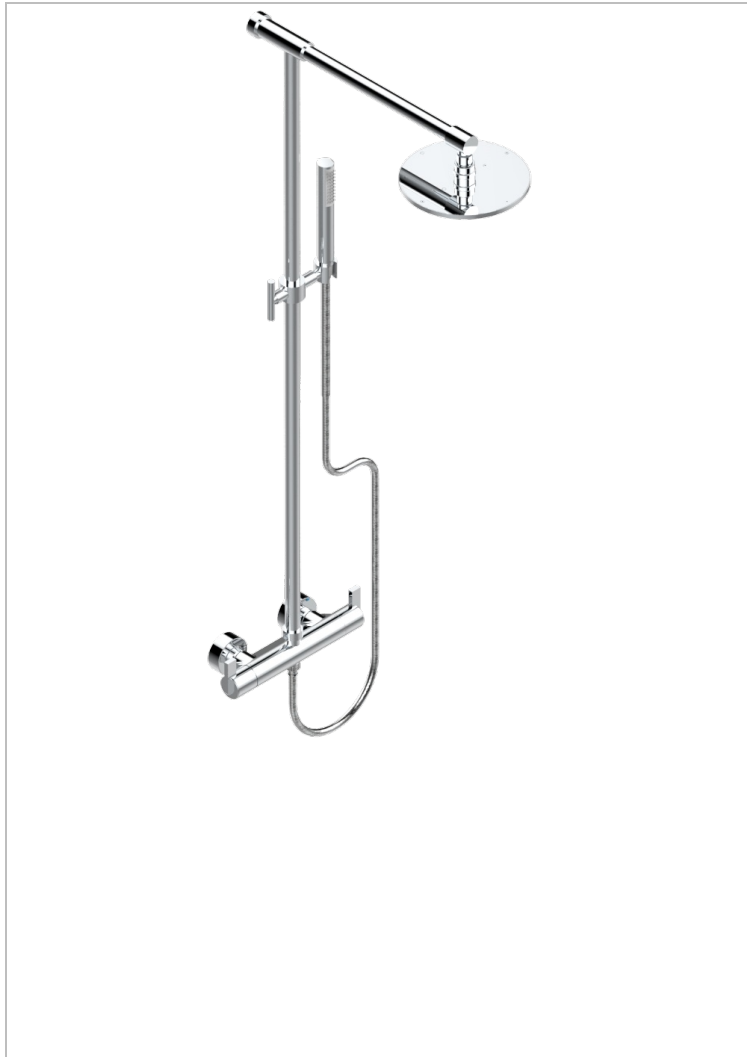

LE 11 WITH LEVER

U2B-6529CD

THG[®]
PARIS

Wall mounted thermostatic shower mixer 1/2" with shower column, shower head \varnothing 200 mm, handshower and hose

CHARACTERISTIC

- Le 11 with lever
- Wall mounted thermostatic shower mixer 1/2" with shower column, shower head \varnothing 200 mm, handshower and hose

AVAILABLE FINITIONS

Antique nickel - H28
Black ceram - D30
Lacquered light bronze - D01
Matt chrome - C02
Matt gold - F07
Matt nickel (color finish) - C01

Polished chrome (color finish) - A02
Polished chrome / Polished gold (color finish) - G02
Polished gold (color finish) - F01
Polished nickel - B01
Soft gold - F30
Soft matt gold - F31

Varnished matt antique red copper (color finish) - H07