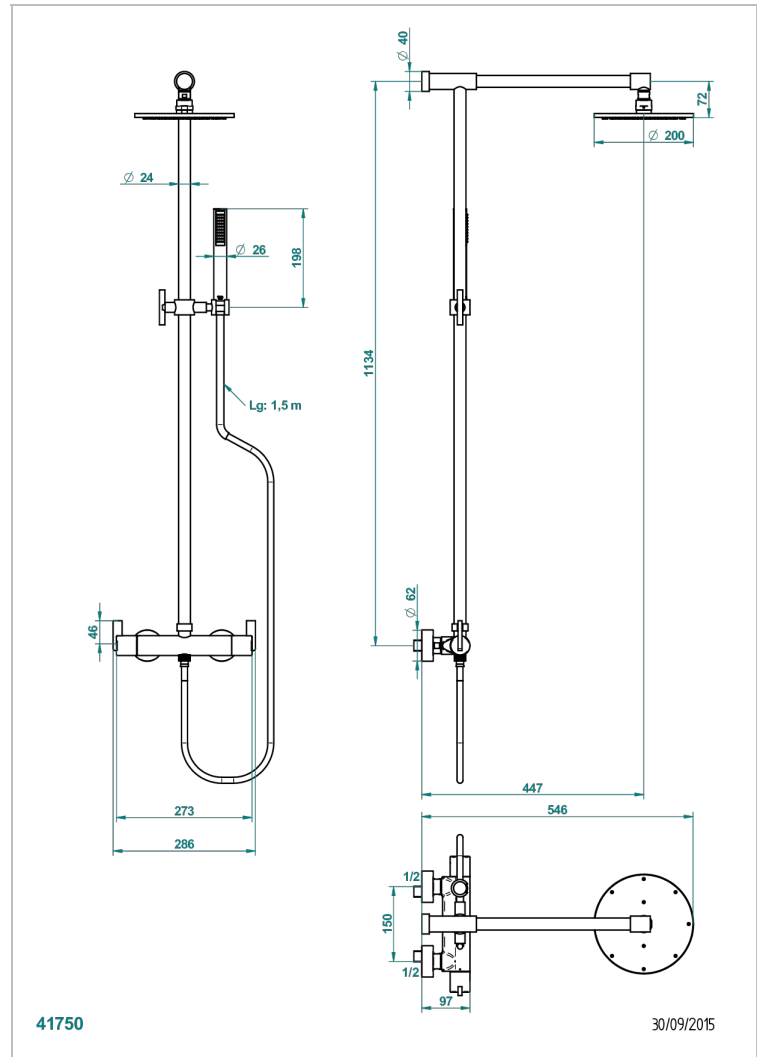

LE 11

U2A-6529CD

THG[®]
PARIS

Wall mounted thermostatic shower mixer 1/2" with shower column, shower head ø 200 mm, handshower and hose

CHARACTERISTIC

- Le 11
- Wall mounted thermostatic shower mixer 1/2" with shower column, shower head ø 200 mm, handshower and hose

AVAILABLE FINITIONS

Antique nickel - H28
Black ceram - D30
Lacquered light bronze - D01
Matt chrome - C02
Matt gold - F07
Matt nickel (color finish) - C01

Polished chrome (color finish) - A02
Polished chrome / Polished gold (color finish) - G02
Polished gold (color finish) - F01
Polished nickel - B01
Soft gold - F30
Soft matt gold - F31

Varnished matt antique red copper (color finish) - H07