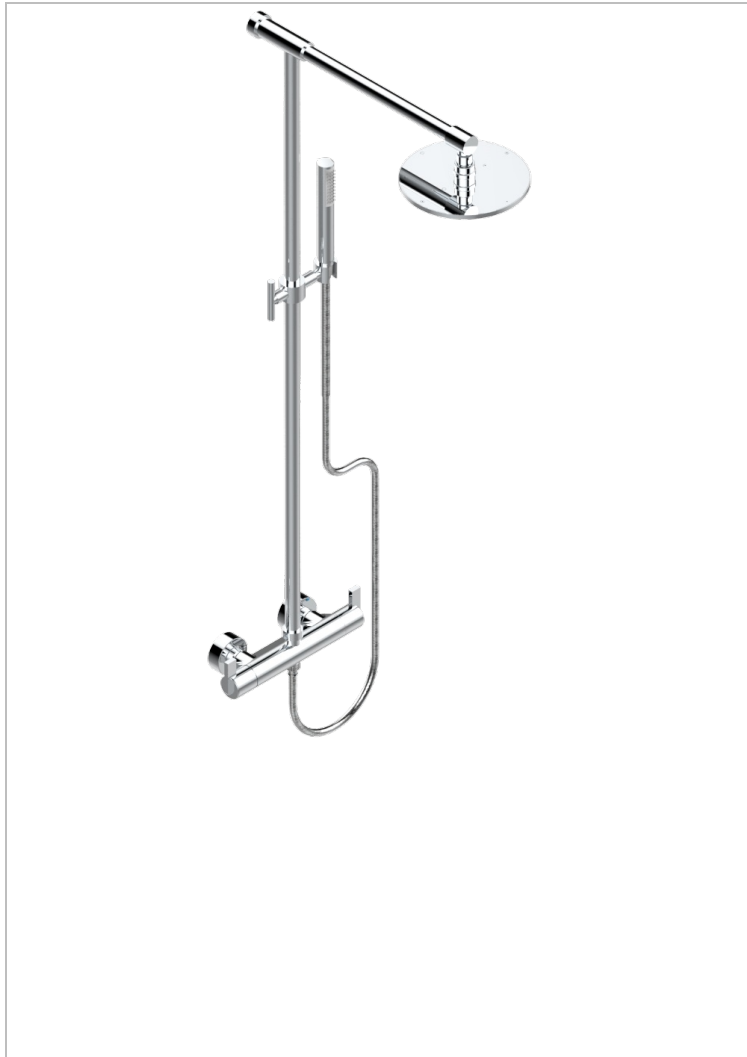

LE 11

U2A-6529CD

THG[®]
PARIS

Wall mounted thermostatic shower mixer 1/2" with shower column, shower head ø 200 mm, handshower and hose

CHARACTERISTIC

- Le 11
- Wall mounted thermostatic shower mixer 1/2" with shower column, shower head ø 200 mm, handshower and hose

AVAILABLE FINITIONS

Antique nickel - H28
Black ceram - D30
Lacquered light bronze - D01
Matt chrome - C02
Matt gold - F07
Matt nickel (color finish) - C01

Polished chrome (color finish) - A02
Polished chrome / Polished gold (color finish) - G02
Polished gold (color finish) - F01
Polished nickel - B01
Soft gold - F30
Soft matt gold - F31

Varnished matt antique red copper (color finish) - H07