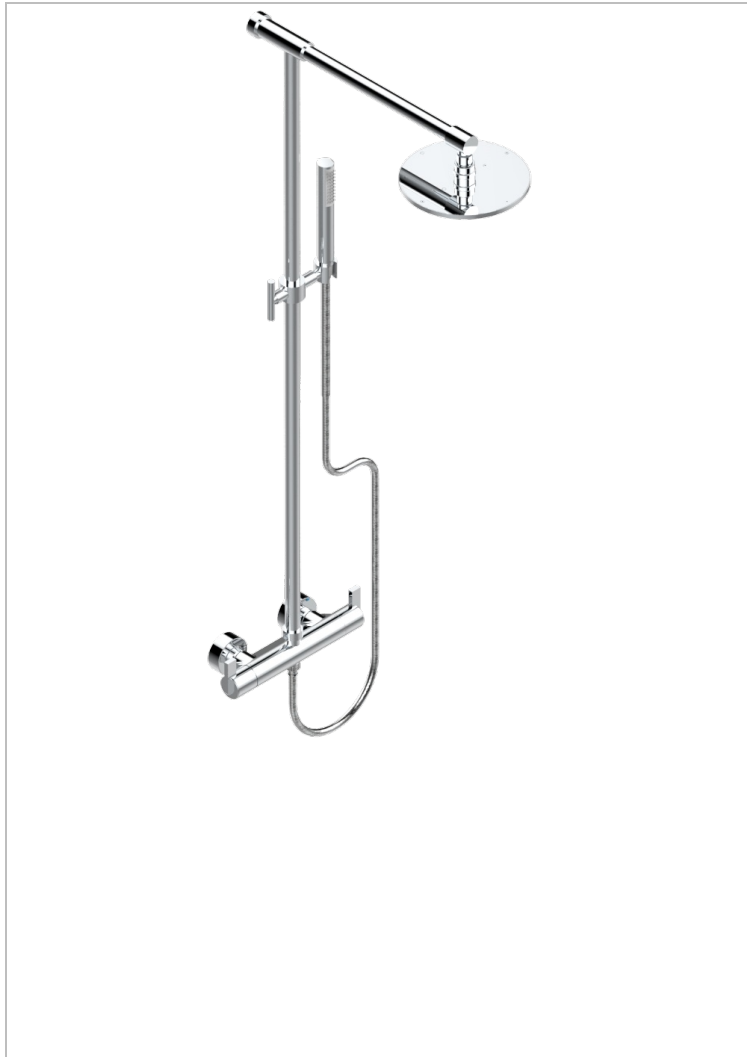

# LE 11

U2A-6529CD

THG<sup>®</sup>  
PARIS

Wall mounted thermostatic shower mixer 1/2" with shower column, shower head ø 200 mm, handshower and hose

## CHARACTERISTIC

- Le 11
- Wall mounted thermostatic shower mixer 1/2" with shower column, shower head ø 200 mm, handshower and hose

## AVAILABLE FINITIONS

Antique nickel - H28  
Black ceram - D30  
Lacquered light bronze - D01  
Matt chrome - C02  
Matt gold - F07  
Matt nickel (color finish) - C01

Polished chrome (color finish) - A02  
Polished chrome / Polished gold (color finish) - G02  
Polished gold (color finish) - F01  
Polished nickel - B01  
Soft gold - F30  
Soft matt gold - F31

Varnished matt antique red copper (color finish) - H07