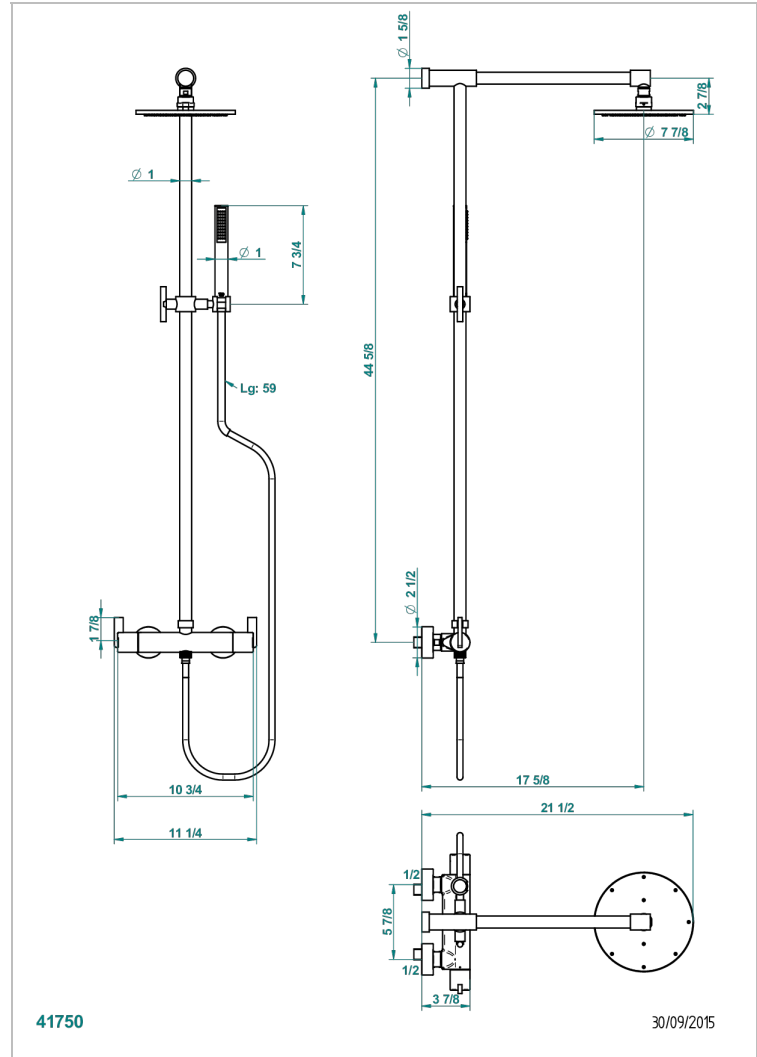

# LE 11

U2A-6529CD

THG<sup>®</sup>  
PARIS

Wall mounted thermostatic shower mixer 1/2" with shower column, shower head ø 200 mm, handshower and hose

## CHARACTERISTIC

- Le 11
- Wall mounted thermostatic shower mixer 1/2" with shower column, shower head ø 200 mm, handshower and hose

## AVAILABLE FINITIONS

Antique nickel - H28  
Black ceram - D30  
Lacquered light bronze - D01  
Matt chrome - C02  
Matt gold - F07  
Matt nickel (color finish) - C01

Polished chrome (color finish) - A02  
Polished chrome / Polished gold (color finish) - G02  
Polished gold (color finish) - F01  
Polished nickel - B01  
Soft gold - F30  
Soft matt gold - F31

Varnished matt antique red copper (color finish) - H07