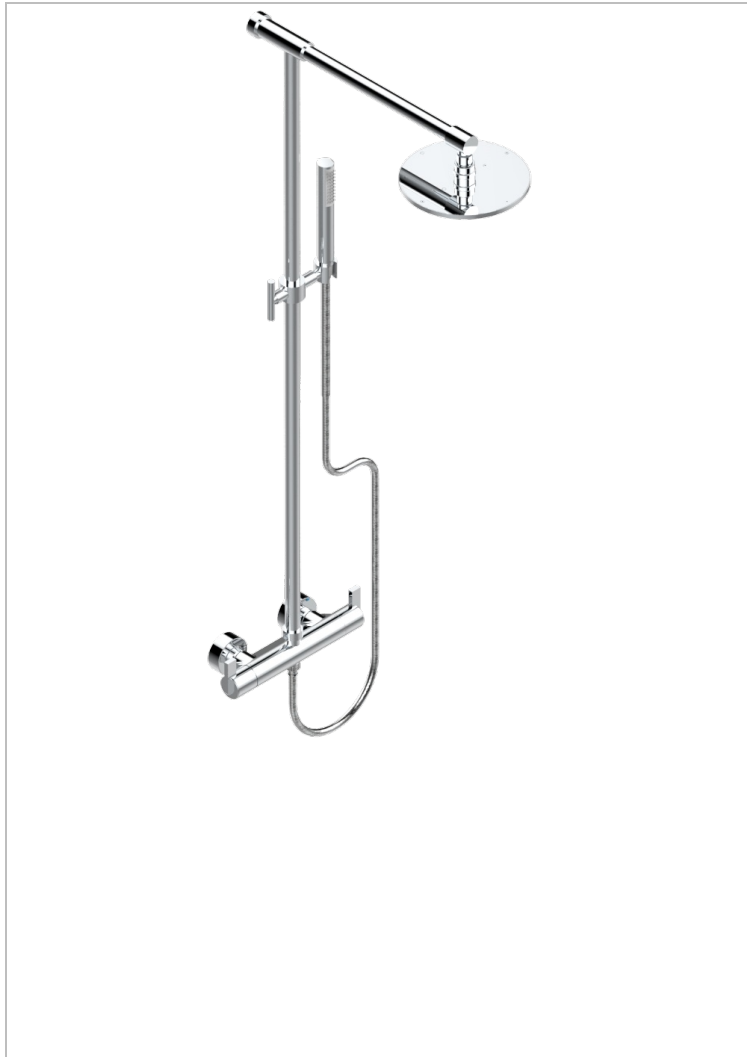

# LE 11

U2A-6529CD

Wall mounted thermostatic shower mixer 1/2" with shower column, shower head  $\varnothing$  200 mm, handshower and hose

## CHARACTERISTIC

- Le 11
- Wall mounted thermostatic shower mixer 1/2" with shower column, shower head  $\varnothing$  200 mm, handshower and hose

## AVAILABLE FINITIONS

Antique nickel - H28  
Black ceram - D30  
Lacquered light bronze - D01  
Matt chrome - C02  
Matt gold - F07  
Matt nickel (color finish) - C01

Polished chrome (color finish) - A02  
Polished chrome / Polished gold (color finish) - G02  
Polished gold (color finish) - F01  
Polished nickel - B01  
Soft gold - F30  
Soft matt gold - F31

Varnished matt antique red copper (color finish) - H07