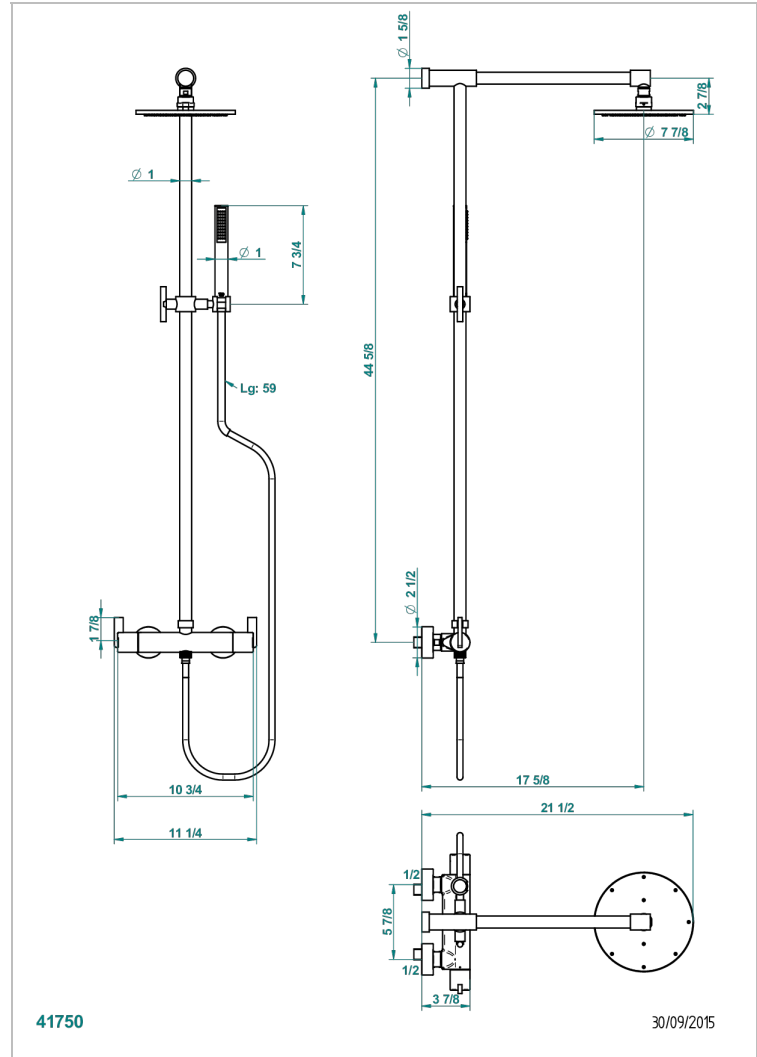

# LE 11

U2A-6529CD

Wall mounted thermostatic shower mixer 1/2" with shower column, shower head  $\varnothing$  200 mm, handshower and hose

## CHARACTERISTIC

- Le 11
- Wall mounted thermostatic shower mixer 1/2" with shower column, shower head  $\varnothing$  200 mm, handshower and hose

## AVAILABLE FINITIONS

Antique nickel - H28  
Black ceram - D30  
Lacquered light bronze - D01  
Matt chrome - C02  
Matt gold - F07  
Matt nickel (color finish) - C01

Polished chrome (color finish) - A02  
Polished chrome / Polished gold (color finish) - G02  
Polished gold (color finish) - F01  
Polished nickel - B01  
Soft gold - F30  
Soft matt gold - F31

Varnished matt antique red copper (color finish) - H07