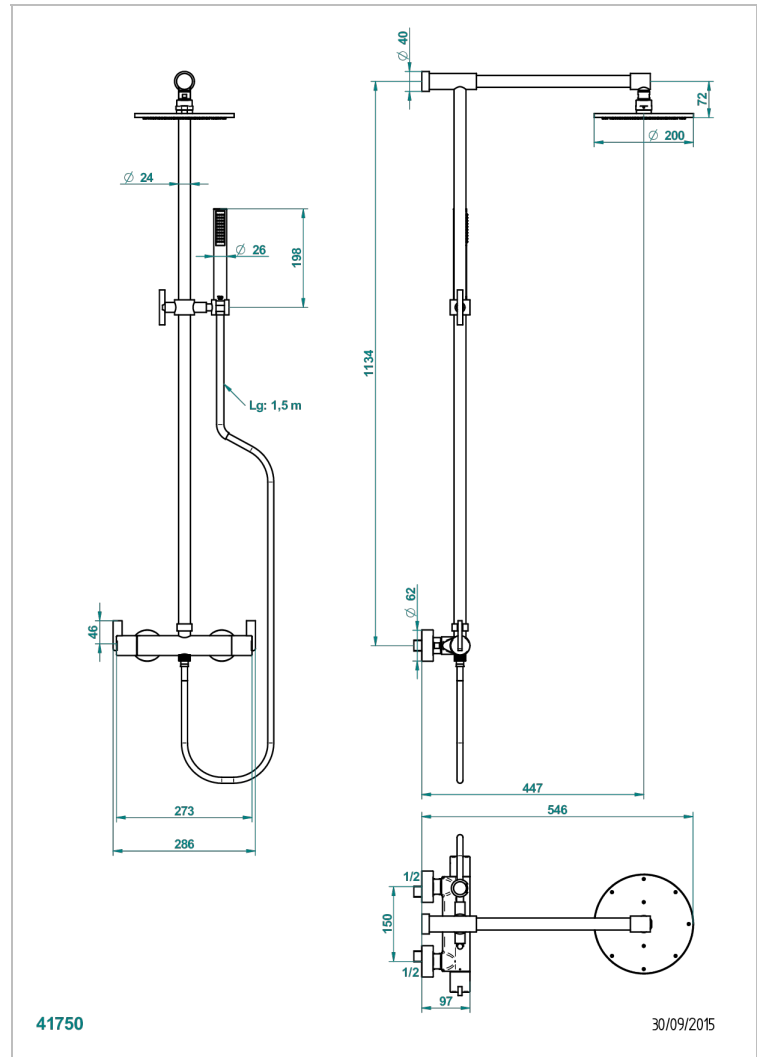

# LE 11

U2A-6529CD

THG<sup>®</sup>  
PARIS

Wall mounted thermostatic shower mixer 1/2" with shower column, shower head ø 200 mm, handshower and hose

## CHARACTERISTIC

- Le 11
- Wall mounted thermostatic shower mixer 1/2" with shower column, shower head ø 200 mm, handshower and hose

## AVAILABLE FINITIONS

Antique nickel - H28  
Black ceram - D30  
Lacquered light bronze - D01  
Matt chrome - C02  
Matt gold - F07  
Matt nickel (color finish) - C01

Polished chrome (color finish) - A02  
Polished chrome / Polished gold (color finish) - G02  
Polished gold (color finish) - F01  
Polished nickel - B01  
Soft gold - F30  
Soft matt gold - F31

Varnished matt antique red copper (color finish) - H07