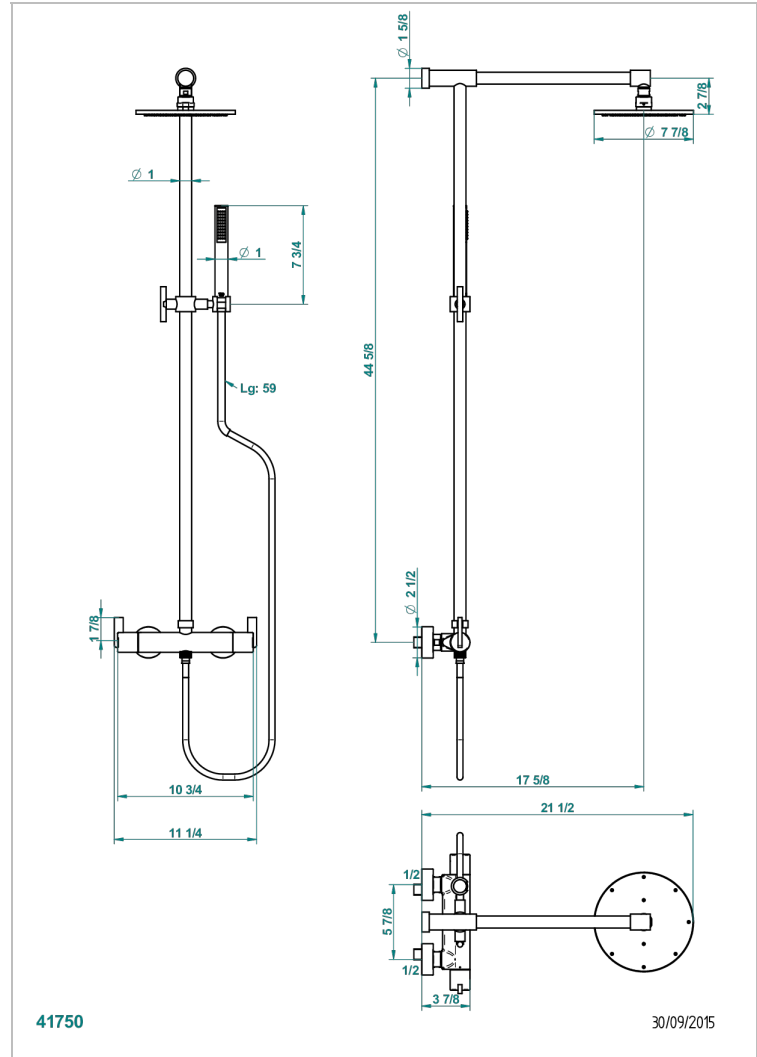

LE 11

U2A-6529CD

THG[®]
PARIS

Wall mounted thermostatic shower mixer 1/2" with shower column, shower head \varnothing 200 mm, handshower and hose

CHARACTERISTIC

- Le 11
- Wall mounted thermostatic shower mixer 1/2" with shower column, shower head \varnothing 200 mm, handshower and hose

AVAILABLE FINITIONS

Antique nickel - H28
Black ceram - D30
Lacquered light bronze - D01
Matt chrome - C02
Matt gold - F07
Matt nickel (color finish) - C01

Polished chrome (color finish) - A02
Polished chrome / Polished gold (color finish) - G02
Polished gold (color finish) - F01
Polished nickel - B01
Soft gold - F30
Soft matt gold - F31

Varnished matt antique red copper (color finish) - H07