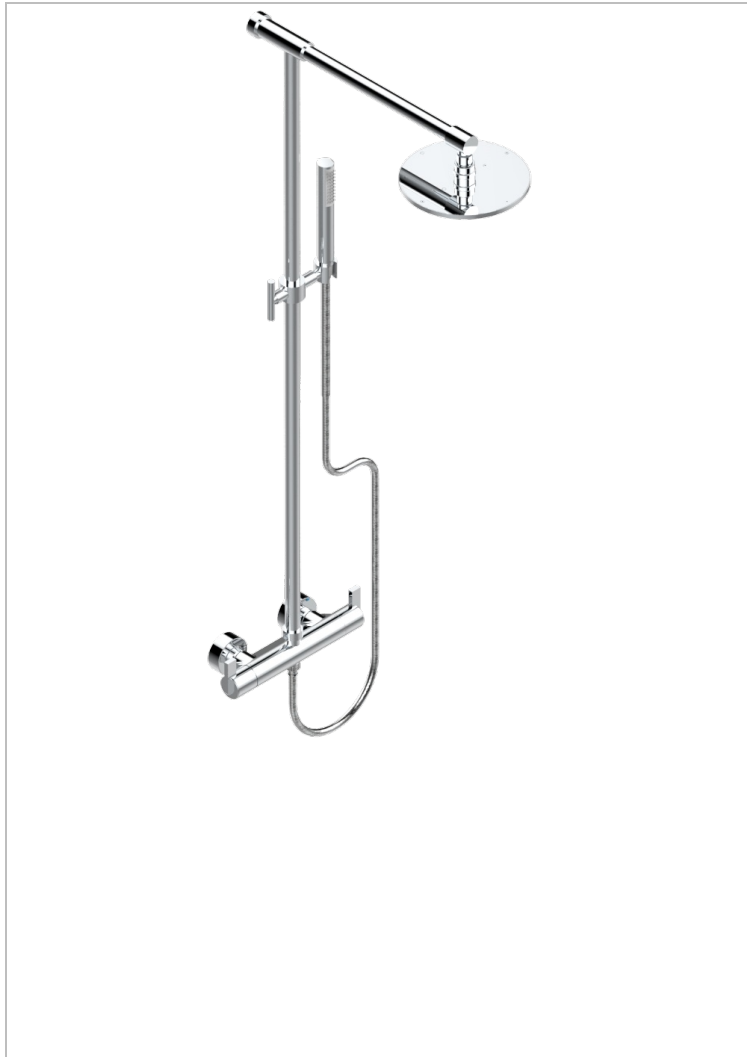

LE 11

U2A-6529CD

THG[®]
PARIS

Wall mounted thermostatic shower mixer 1/2" with shower column, shower head \varnothing 200 mm, handshower and hose

CHARACTERISTIC

- Le 11
- Wall mounted thermostatic shower mixer 1/2" with shower column, shower head \varnothing 200 mm, handshower and hose

AVAILABLE FINITIONS

Antique nickel - H28
Black ceram - D30
Lacquered light bronze - D01
Matt chrome - C02
Matt gold - F07
Matt nickel (color finish) - C01

Polished chrome (color finish) - A02
Polished chrome / Polished gold (color finish) - G02
Polished gold (color finish) - F01
Polished nickel - B01
Soft gold - F30
Soft matt gold - F31

Varnished matt antique red copper (color finish) - H07