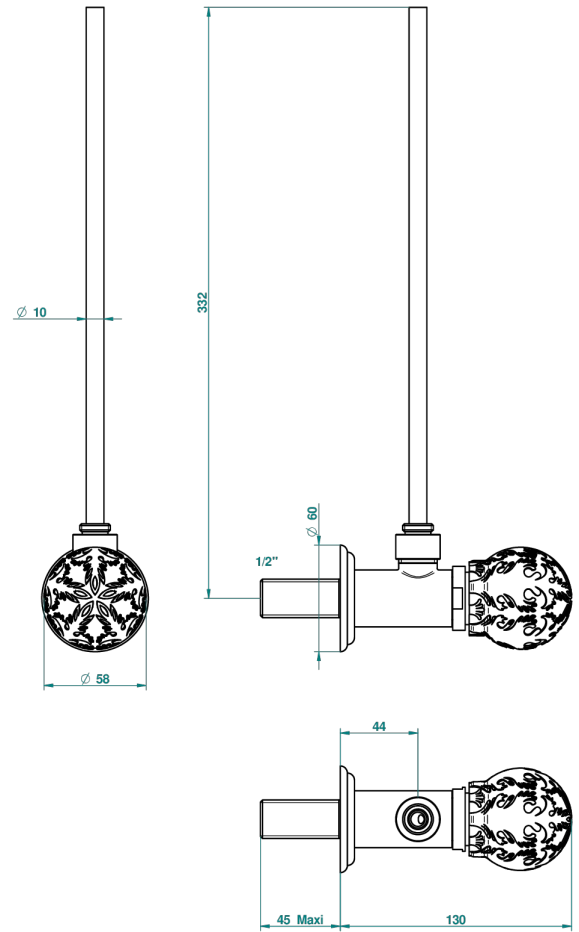

# FLORE

U5A-181/S

1/2" stylised adjustable stop cock with 30 cm tube

THG<sup>®</sup>  
PARIS

41737

28/03/2011

## CHARACTERISTIC

- Flore
- 1/2" stylised adjustable stop cock with 30 cm tube