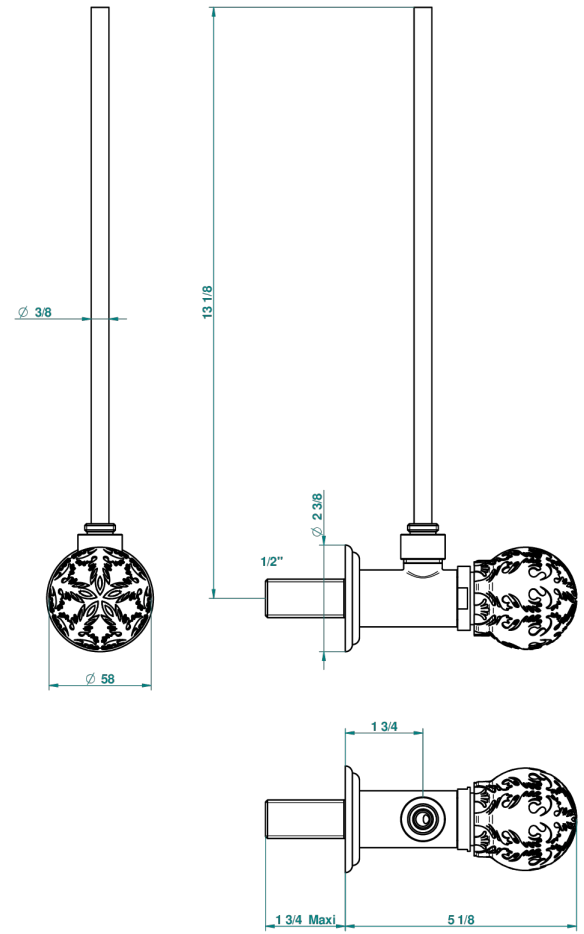

# FLORE

U5A-181/S

1/2" stylised adjustable stop cock with 30 cm tube

THG<sup>®</sup>  
PARIS

41737

28/03/2011

## CHARACTERISTIC

- Flore
- 1/2" stylised adjustable stop cock with 30 cm tube