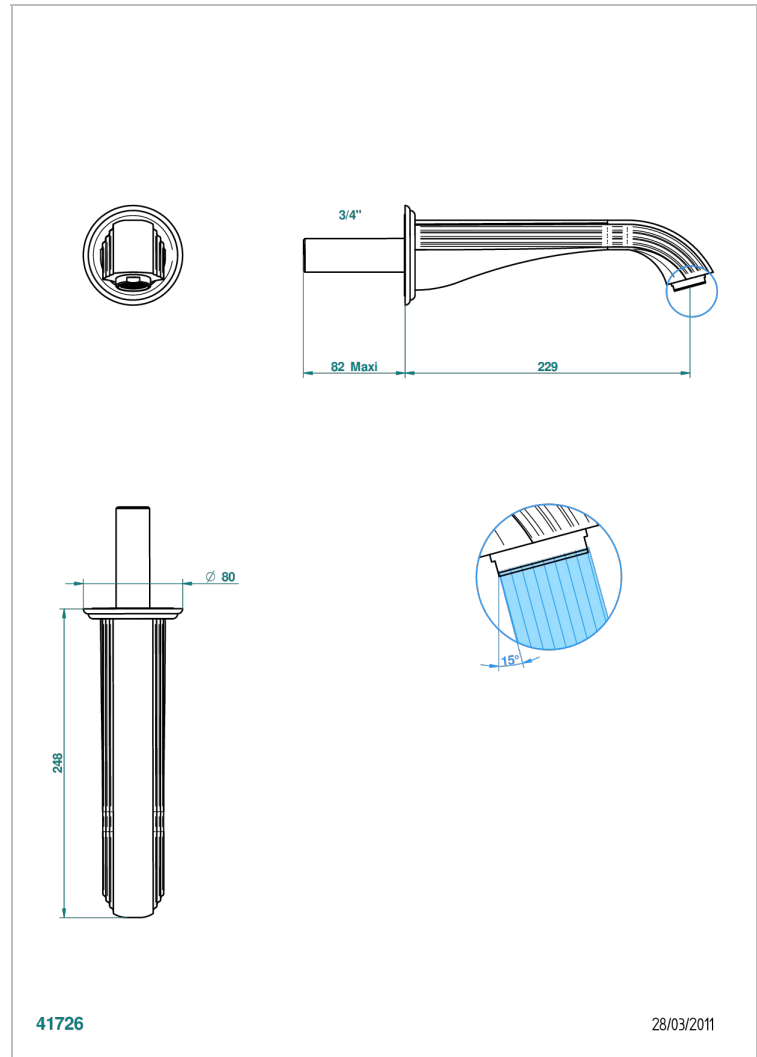

SUN DRAGON

U5D-42SGB

Bath spout, wall mounted

THG[®]
PARIS

41726

28/03/2011

CHARACTERISTIC

- Sun Dragon
- Bath spout, wall mounted

TECHNICAL SPECS

- Recommandé : 3 bars (max. 5 bars) - Advised : 43,5 psi (max. 72 psi)
- Bec : 35 l/min à 3 bars
- Spout : 9.26 gpm at 43.5 psi

AVAILABLE FINITIONS

Black ceram - D30
Blush PVD - H62
Brass color PVD - H49
Brown bronze color PVD - F33
Chrome polished - A02
Chrome polished / gold polished - G02