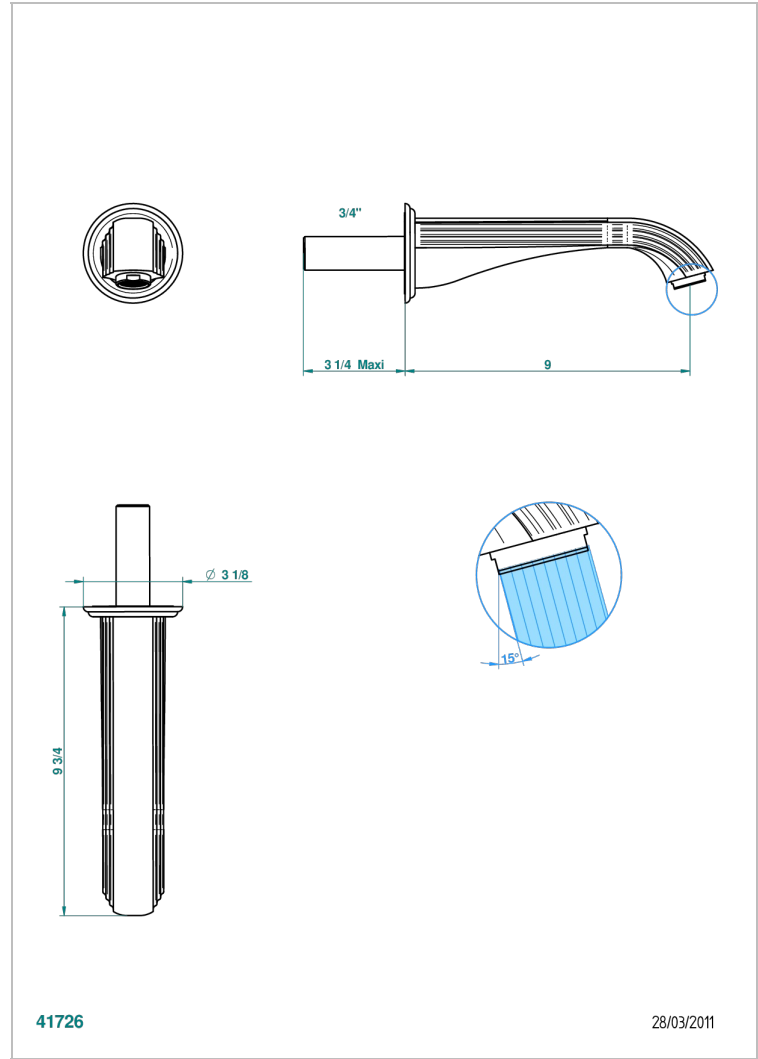

# SUN DRAGON

U5D-42SGB

Wall mounted bath spout, without T junction

THG<sup>®</sup>  
PARIS

## CARACTERÍSTICAS

- Sun Dragon
- Wall mounted bath spout, without T junction

## ESPECIFICACIONES TÉCNICAS

- Recommandé : 3 bars (max. 5 bars) - Advised : 43,5 psi (max. 72 psi)
- Bec : 35 l/min à 3 bars
- Spout : 9.26 gpm at 43.5 psi