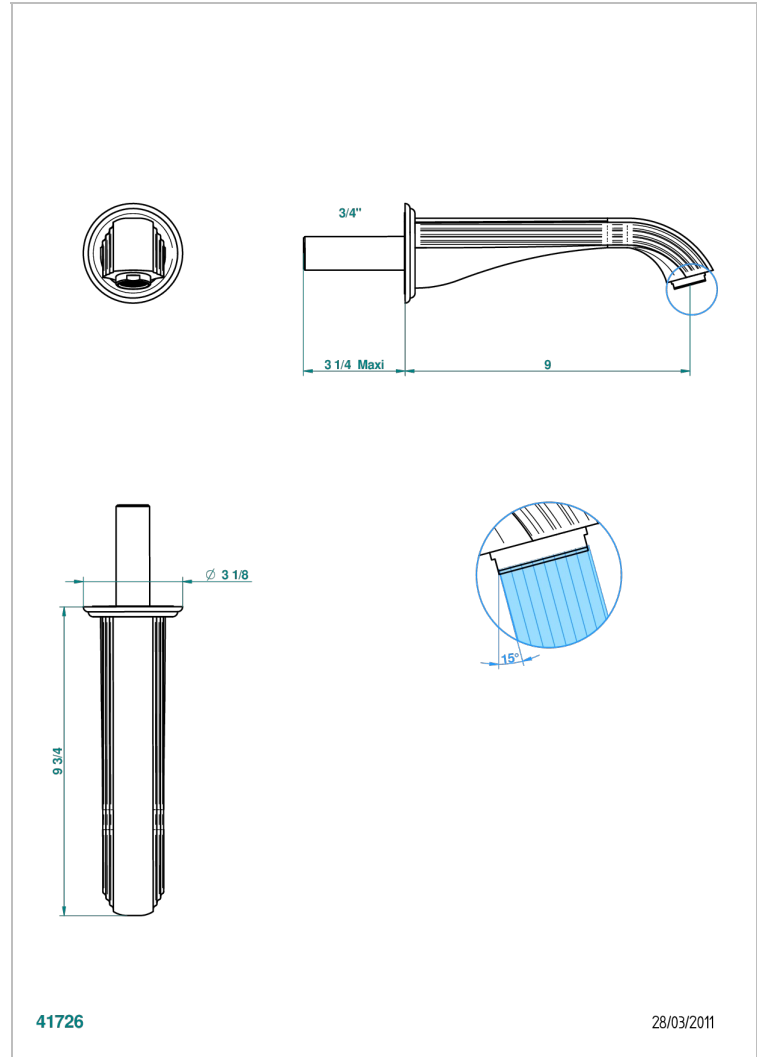

SUN DRAGON

U5D-42SGB

Bath spout, wall mounted

THG[®]
PARIS

41726

28/03/2011

CHARACTERISTIC

- Sun Dragon
- Bath spout, wall mounted

TECHNICAL SPECS

- Recommandé : 3 bars (max. 5 bars) - Advised : 43,5 psi (max. 72 psi)
- Bec : 35 l/min à 3 bars
- Spout : 9.26 gpm at 43.5 psi

AVAILABLE FINITIONS

Black ceram - D30
Blush PVD - H62
Brass color PVD - H49
Brown bronze color PVD - F33
Chrome polished - A02
Chrome polished / gold polished - G02