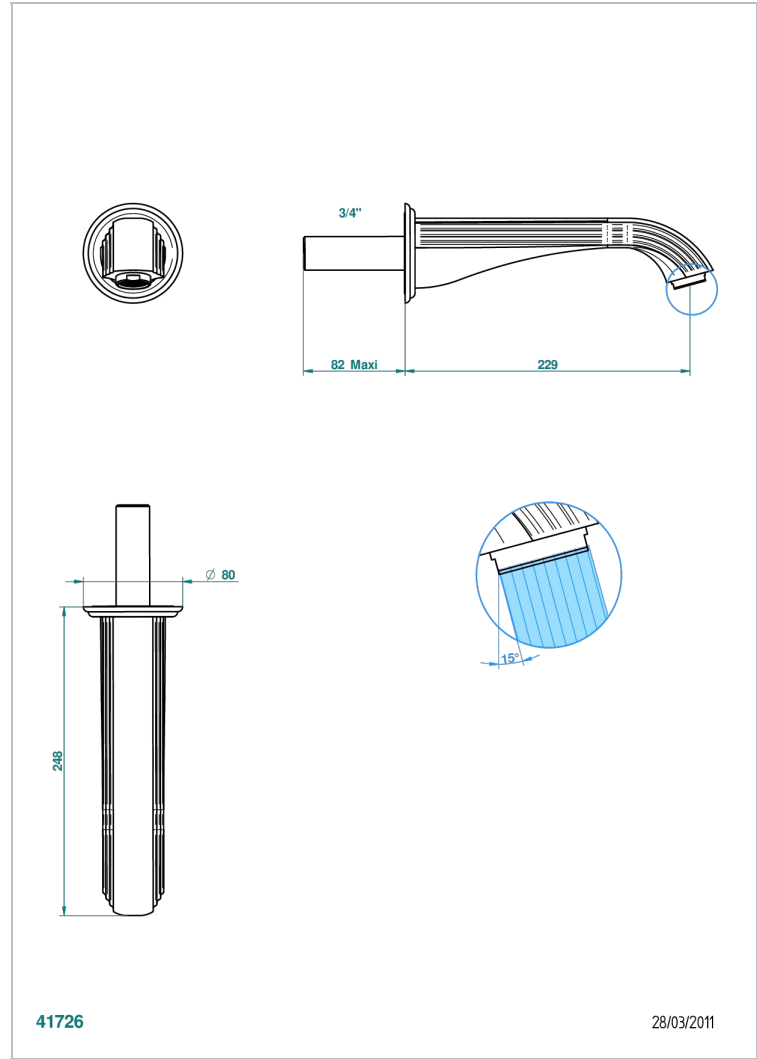

# SUN DRAGON

U5D-42SGB

Wall mounted bath spout, without T junction

THG<sup>®</sup>  
PARIS

## CARACTERÍSTICAS

- Sun Dragon
- Wall mounted bath spout, without T junction

## ESPECIFICACIONES TÉCNICAS

- Recommandé : 3 bars (max. 5 bars) - Advised : 43,5 psi (max. 72 psi)
- Bec : 35 l/min à 3 bars
- Spout : 9.26 gpm at 43.5 psi