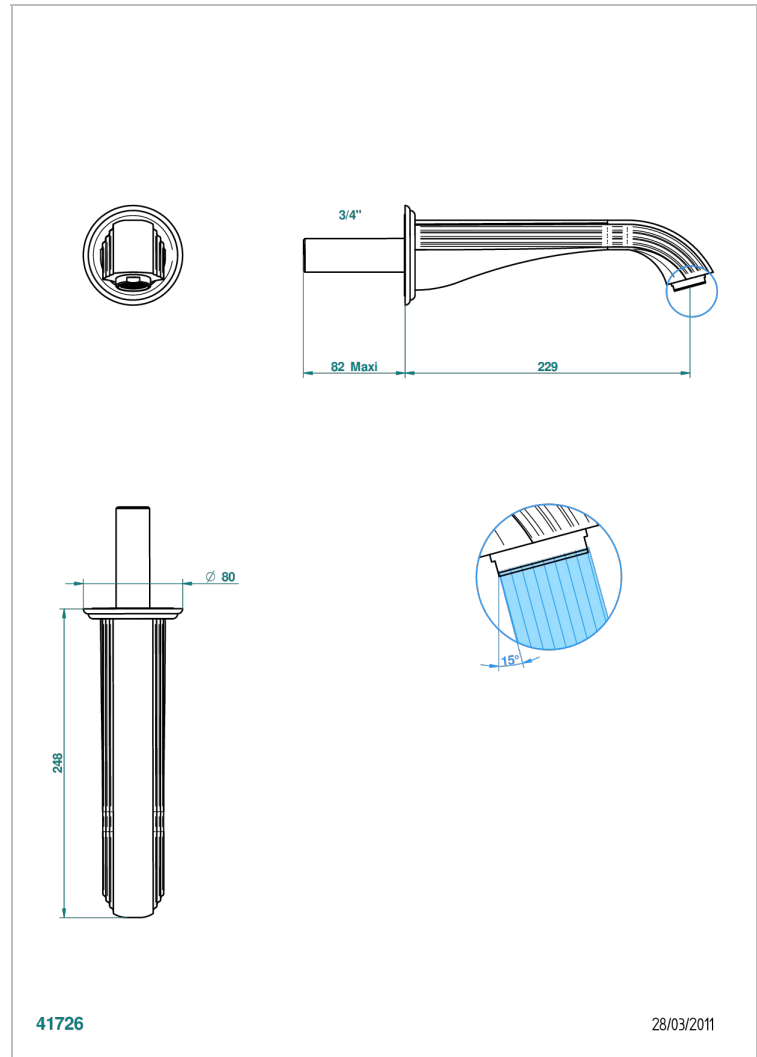

SUN DRAGON

U5D-42SGB

Wall mounted bath spout, without T junction

THG[®]
PARIS

41726

28/03/2011

CHARACTERISTIC

- Sun Dragon
- Wall mounted bath spout, without T junction

TECHNICAL SPECS

- Recommandé : 3 bars (max. 5 bars) - Advised : 43,5 psi (max. 72 psi)
- Bec : 35 l/min à 3 bars
- Spout : 9.26 gpm at 43.5 psi

AVAILABLE FINITIONS

Antique nickel - H28
Black ceram - D30
Blush PVD - H62
Brass color PVD - H49
Brown bronze color PVD - F33
Gold color PVD - H52

Nickel color PVD - H55
Polished chrome (color finish) - A02
Polished chrome / Polished gold (color finish) - G02
Polished gold (color finish) - F01
Polished nickel - B01
Soft gold - F30

Soft matt gold - F31
Umber PVD - H66
Varnished matt antique red copper (color finish) - H07