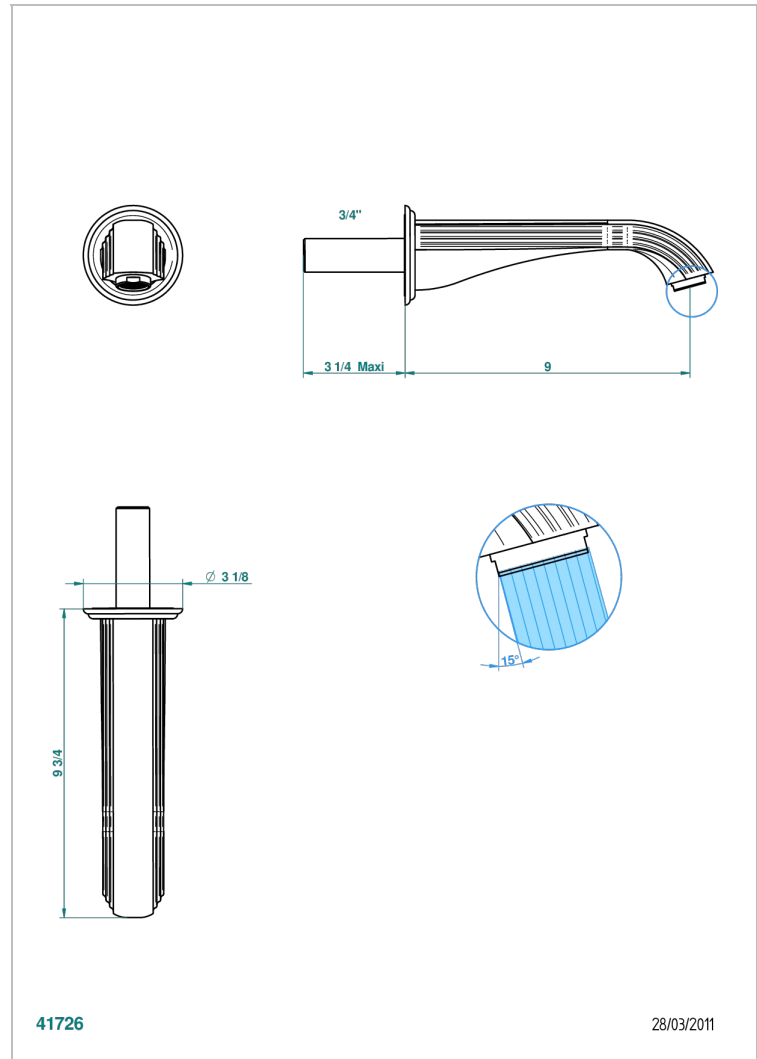

SUN DRAGON

U5D-42SGB

Wall mounted bath spout, without T junction

THG[®]
PARIS

41726

28/03/2011

CHARACTERISTIC

- Sun Dragon
- Wall mounted bath spout, without T junction

TECHNICAL SPECS

- Recommandé : 3 bars (max. 5 bars) - Advised : 43,5 psi (max. 72 psi)
- Bec : 35 l/min à 3 bars
- Spout : 9.26 gpm at 43.5 psi

AVAILABLE FINITIONS

Antique nickel - H28
Black ceram - D30
Blush PVD - H62
Brass color PVD - H49
Brown bronze color PVD - F33
Gold color PVD - H52

Nickel color PVD - H55
Polished chrome (color finish) - A02
Polished chrome / Polished gold (color finish) - G02
Polished gold (color finish) - F01
Polished nickel - B01
Soft gold - F30

Soft matt gold - F31
Umber PVD - H66
Varnished matt antique red copper (color finish) - H07