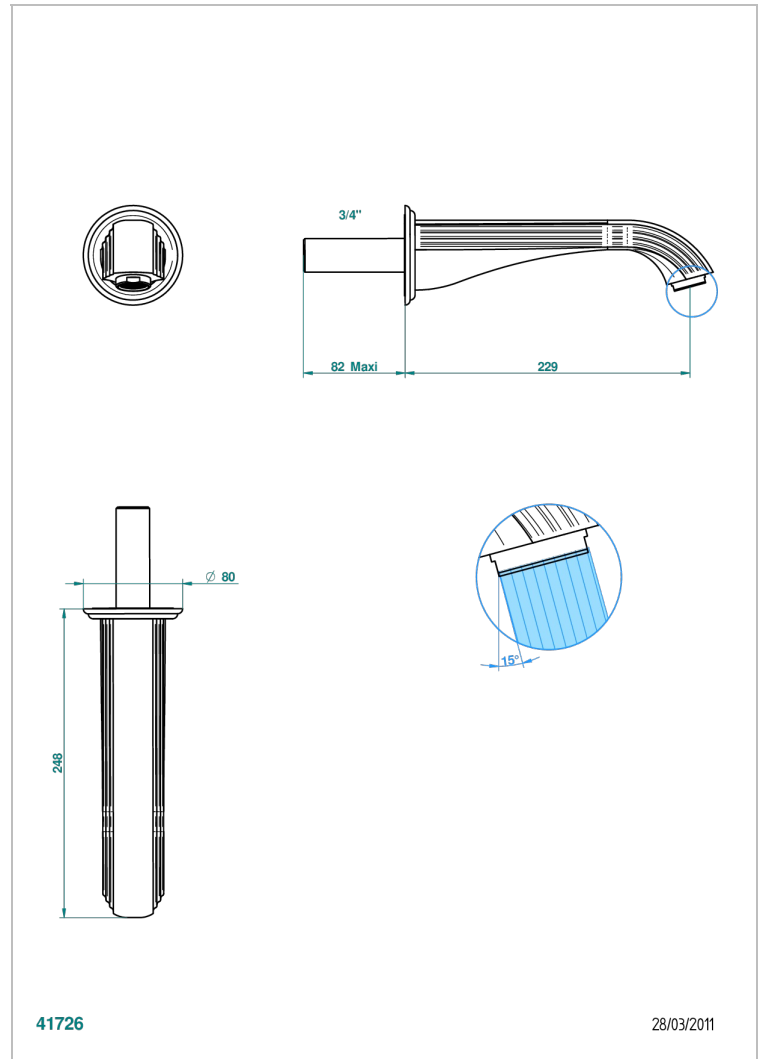

SUN DRAGON

U5D-42SGB

Wall mounted bath spout, without T junction

THG[®]
PARIS

CHARACTERISTIC

- Sun Dragon
- Wall mounted bath spout, without T junction

TECHNICAL SPECS

- Recommandé : 3 bars (max. 5 bars) - Advised : 43,5 psi (max. 72 psi)
- Bec : 35 l/min à 3 bars
- Spout : 9.26 gpm at 43.5 psi

AVAILABLE FINITIONS

Antique nickel - H28
Black ceram - D30
Blush PVD - H62
Brass color PVD - H49
Brown bronze color PVD - F33
Gold color PVD - H52

Graphite PVD - H64
Lacquered light bronze - D01
Matt Umber PVD - H67
Matt blush PVD - H60
Matt brass color PVD - H50
Matt brown bronze color PVD - F34