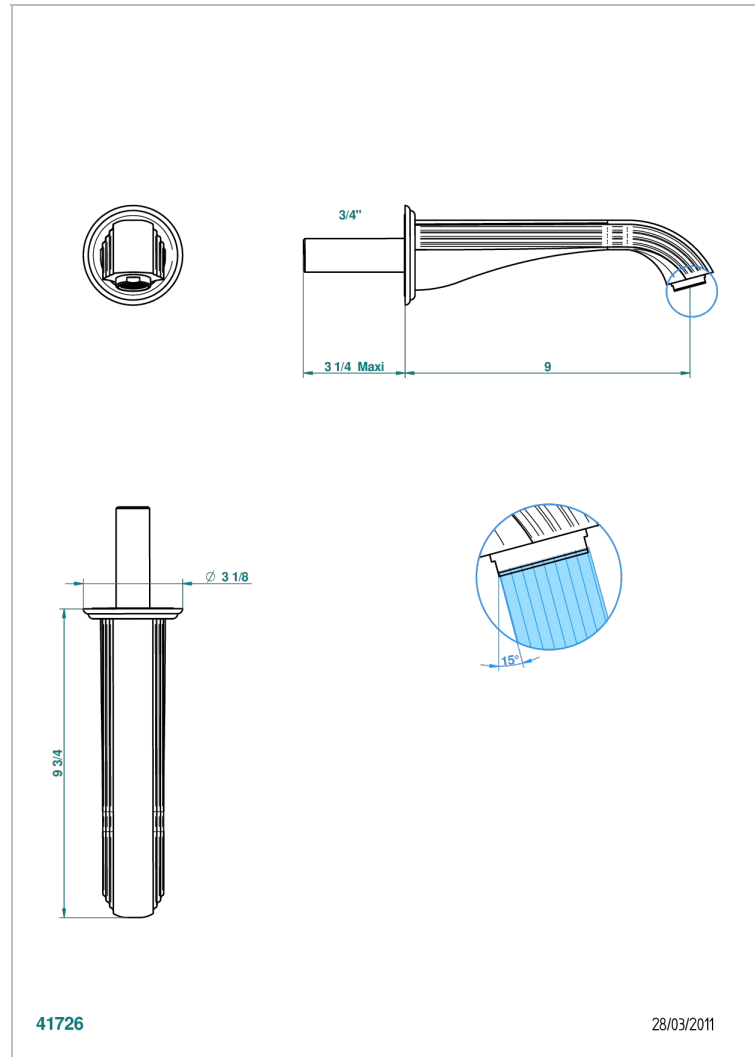

# SUN DRAGON

U5D-42SGB

Wall mounted bath spout, without T junction

THG<sup>®</sup>  
PARIS

41726

28/03/2011

## CHARACTERISTIC

- Sun Dragon
- Wall mounted bath spout, without T junction

## TECHNICAL SPECS

- Recommandé : 3 bars (max. 5 bars) - Advised : 43,5 psi (max. 72 psi)
- Bec : 35 l/min à 3 bars
- Spout : 9.26 gpm at 43.5 psi