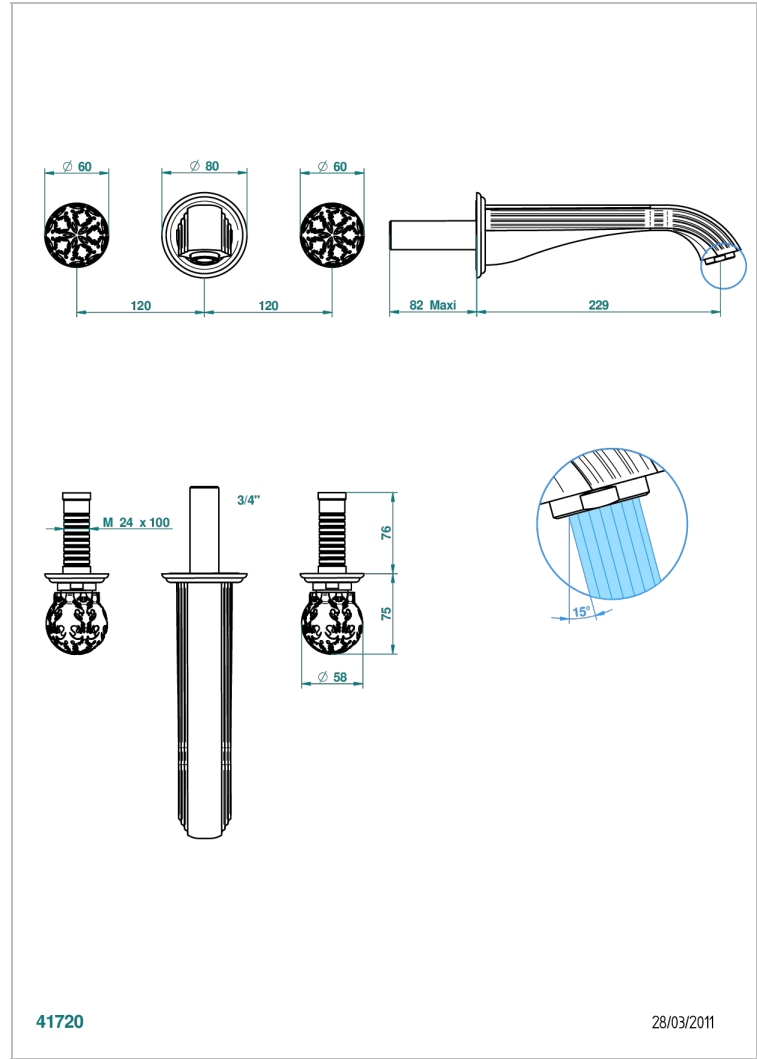

FLORE

U5A-40SGB

Trim only for wall mounted 3-hole basin mixer

THG[®]
PARIS

CARACTERÍSTICAS

- Flore
- Trim only for wall mounted 3-hole basin mixer

ESPECIFICACIONES TÉCNICAS

- Recommandé : 3 bars (max. 5 bars) - Advised : 43,5 psi (max. 72 psi)
- 15 l/min à 3 bars (4 gpm at 43.5 psi)

PRODUCTOS RELACIONADOS

- Ref. G00-40AC Rough parts for wall mounted 3 hole mixer, cross handle version
- Ref. G00-40AM Rough parts for wall mounted 3 hole mixer, lever handle version

ACABADOS DISPONIBLES