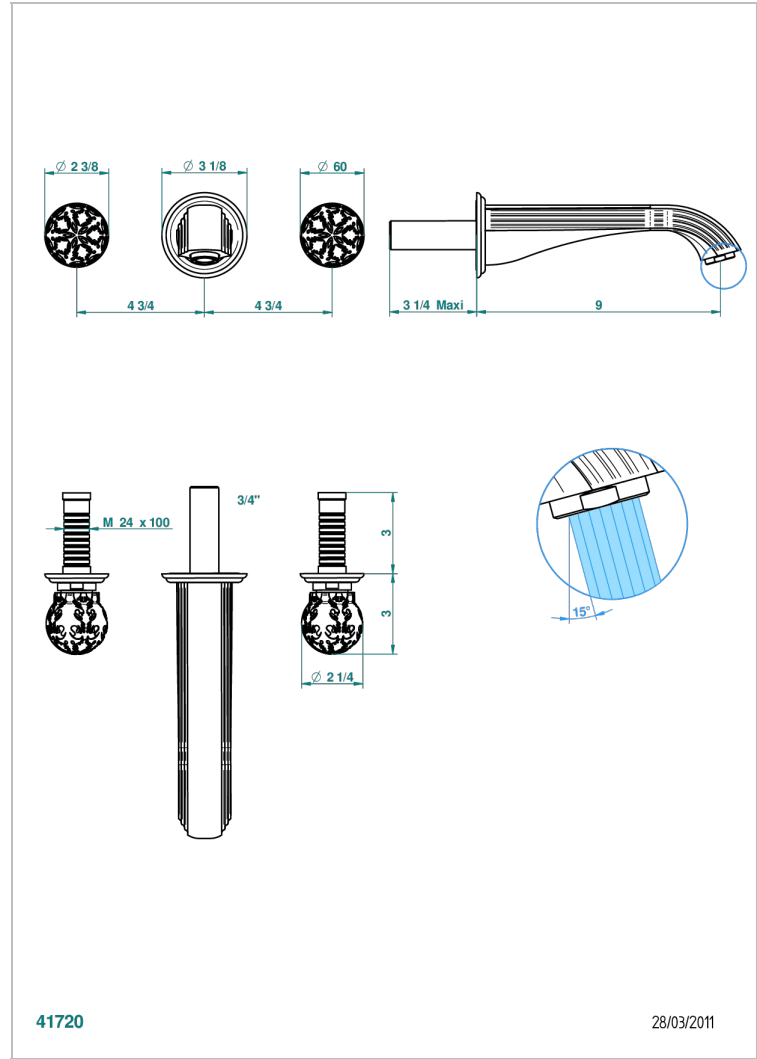

FLORE

U5A-40SGB

Trim only for wall mounted 3-hole basin mixer

THG[®]
PARIS

CARACTERÍSTICAS

- Flore
- Trim only for wall mounted 3-hole basin mixer

ESPECIFICACIONES TÉCNICAS

- Recommandé : 3 bars (max. 5 bars) - Advised : 43,5 psi (max. 72 psi)
- 15 l/min à 3 bars (4 gpm at 43.5 psi)

PRODUCTOS RELACIONADOS

- Ref. G00-40AC Rough parts for wall mounted 3 hole mixer, cross handle version
- Ref. G00-40AM Rough parts for wall mounted 3 hole mixer, lever handle version

ACABADOS DISPONIBLES