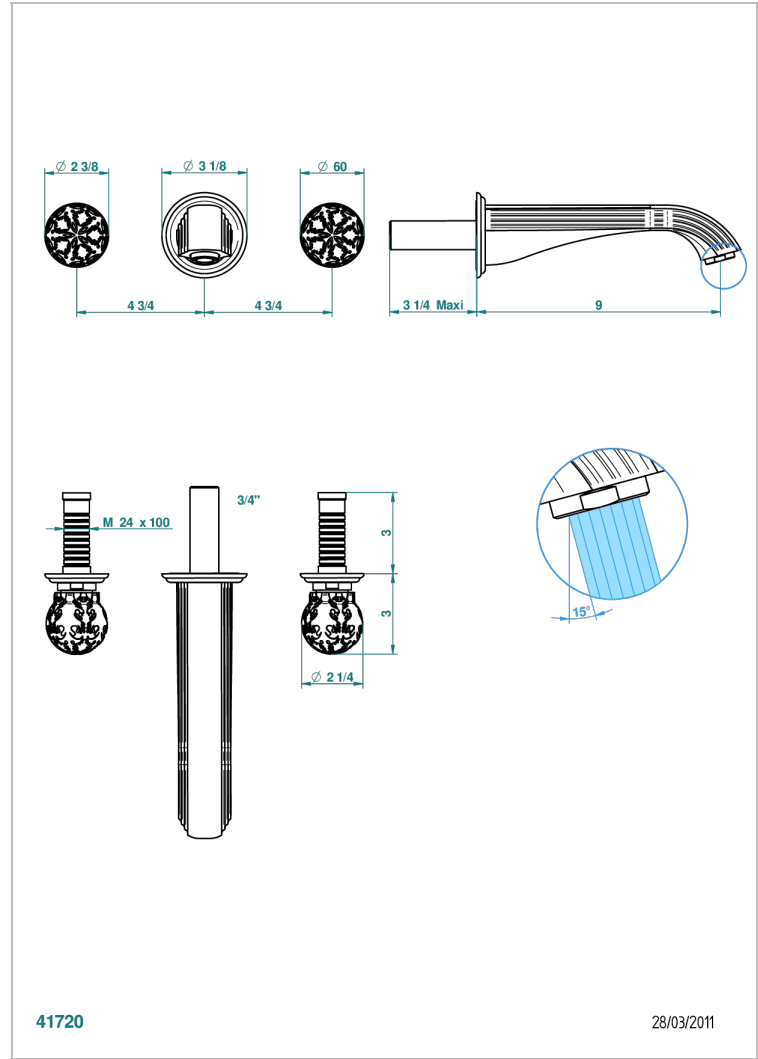

# FLORE

U5A-40SGB

Trim only for wall mounted 3-hole basin mixer

THG<sup>®</sup>  
PARIS

## CARACTERÍSTICAS

- Flore
- Trim only for wall mounted 3-hole basin mixer

## PRODUCTOS RELACIONADOS

- Ref. G00-40AC Rough parts for wall mounted 3 hole mixer, cross handle version
- Ref. G00-40AM Rough parts for wall mounted 3 hole mixer, lever handle version