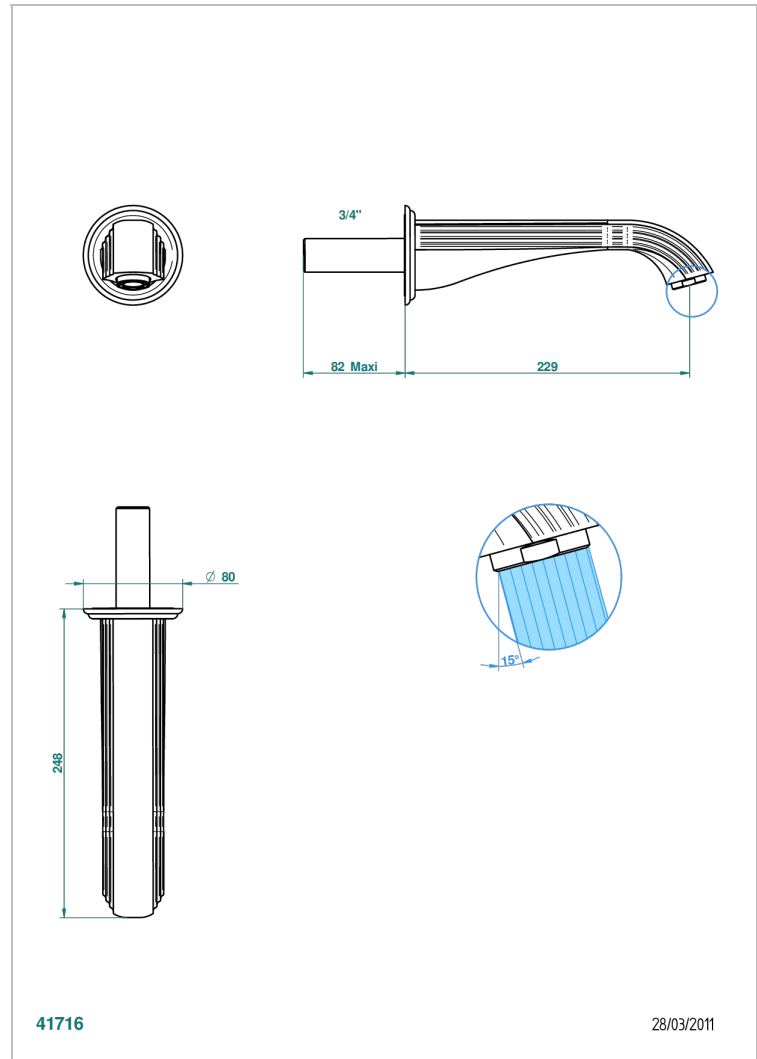

# SUN DRAGON

U5D-43SGB

Basin wall spout 3/4 no T junction

THG<sup>®</sup>  
PARIS

41716

28/03/2011

## CHARACTERISTIC

- Sun Dragon
- Basin wall spout 3/4 no T junction

## TECHNICAL SPECS

- Recommandé : 3 bars (max. 5 bars) - Advised : 43,5 psi (max. 72 psi)
- 15 l/min à 3 bars (4 gpm at 43.5 psi)