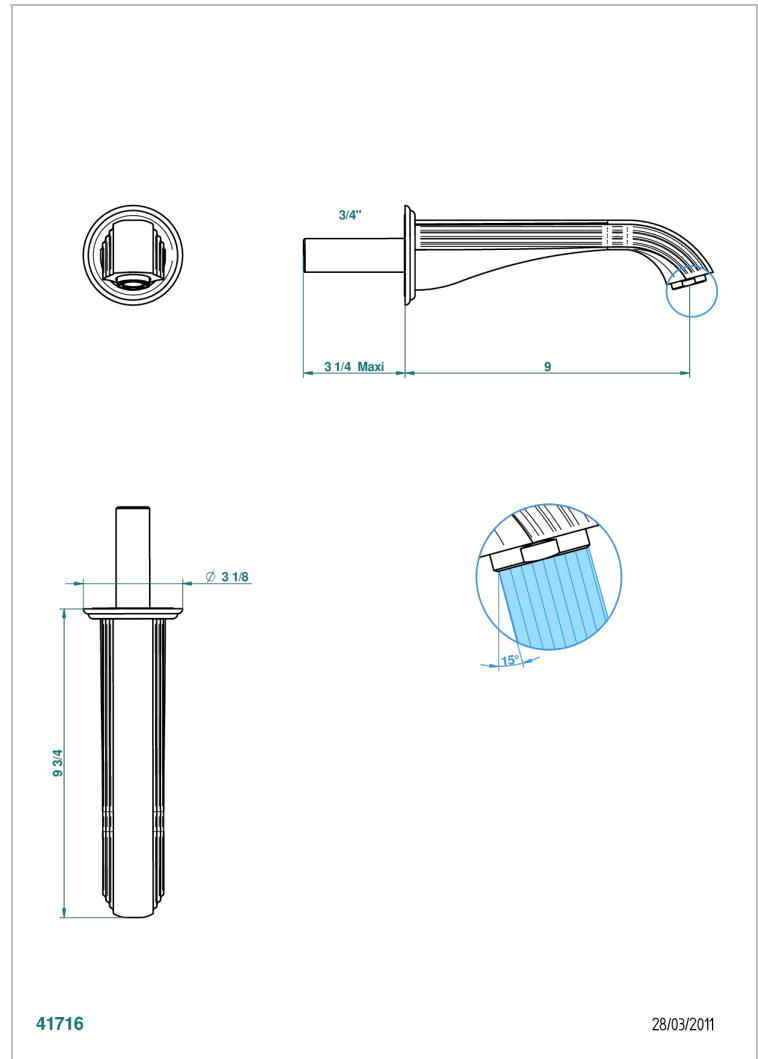

SUN DRAGON

U5D-43SGB

Basin wall spout 3/4 no T junction

THG[®]
PARIS

41716

28/03/2011

CHARACTERISTIC

- Sun Dragon
- Basin wall spout 3/4 no T junction

TECHNICAL SPECS

- Recommandé : 3 bars (max. 5 bars) - Advised : 43,5 psi (max. 72 psi)
- 15 l/min à 3 bars (4 gpm at 43.5 psi)

AVAILABLE FINITIONS

Antique nickel - H28
Black ceram - D30
Blush PVD - H62
Brass color PVD - H49
Brown bronze color PVD - F33
Gold color PVD - H52

Nickel color PVD - H55
Polished chrome (color finish) - A02
Polished chrome / Polished gold (color finish) - G02
Polished gold (color finish) - F01
Polished nickel - B01
Soft gold - F30

Soft matt gold - F31
Umber PVD - H66
Varnished matt antique red copper (color finish) - H07