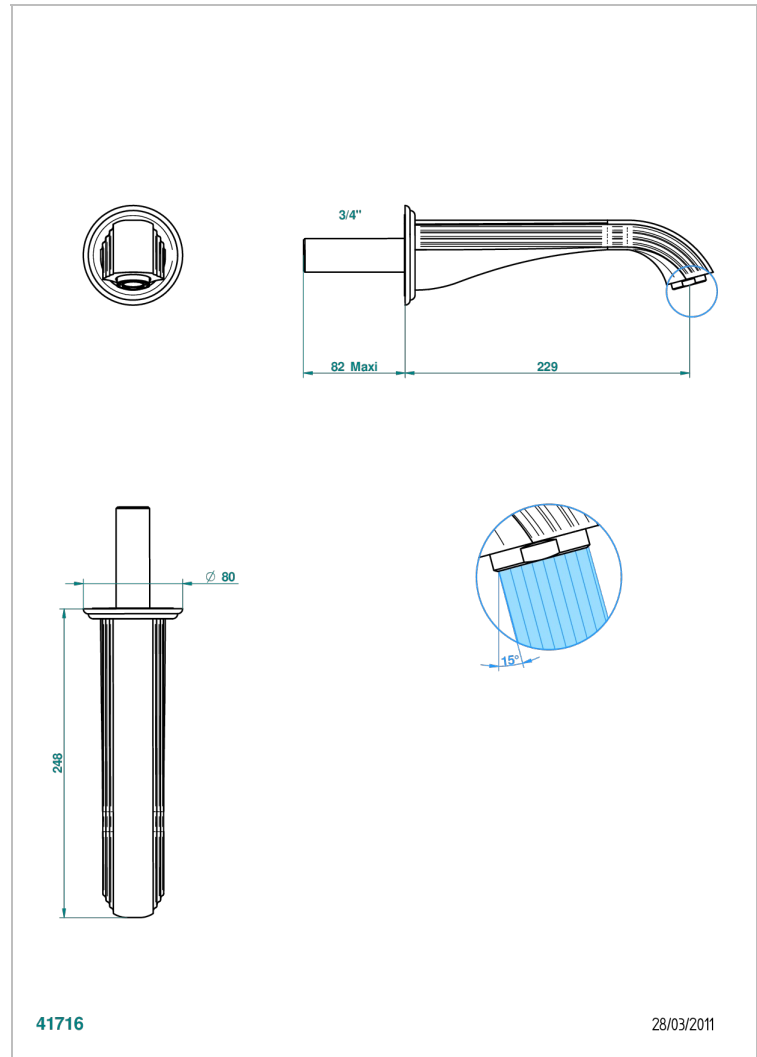

MARQUISE PLATINUM DECOR

A7G-43SGB

Basin wall spout 3/4 no T junction

THG[®]
PARIS

CHARACTERISTIC

- Marquise platinum decor
- Basin wall spout 3/4 no T junction

TECHNICAL SPECS

- Recommandé : 3 bars (max. 5 bars) - Advised : 43,5 psi (max. 72 psi)
- 15 l/min à 3 bars (4 gpm at 43.5 psi)

AVAILABLE FINITIONS

Antique nickel - H28
Black ceram - D30
Blush PVD - H62
Brass color PVD - H49
Brown bronze color PVD - F33
Gold color PVD - H52

Graphite PVD - H64
Lacquered light bronze - D01
Matt Umber PVD - H67
Matt blush PVD - H60
Matt brass color PVD - H50
Matt brown bronze color PVD - F34