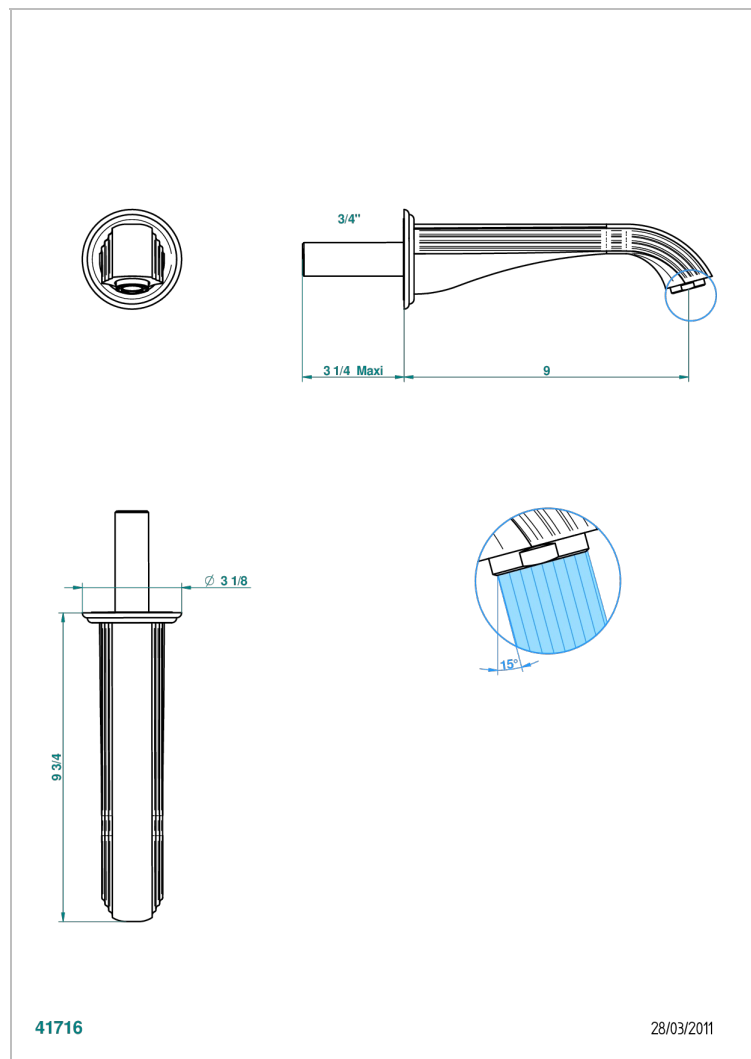

# MARQUISE PLATINUM DECOR

A7G-43SGB

Basin wall spout 3/4 no T junction

THG<sup>®</sup>  
PARIS

## CHARACTERISTIC

- Marquise platinum decor
- Basin wall spout 3/4 no T junction

## TECHNICAL SPECS

- Recommandé : 3 bars (max. 5 bars) - Advised : 43,5 psi (max. 72 psi)
- 15 l/min à 3 bars (4 gpm at 43.5 psi)