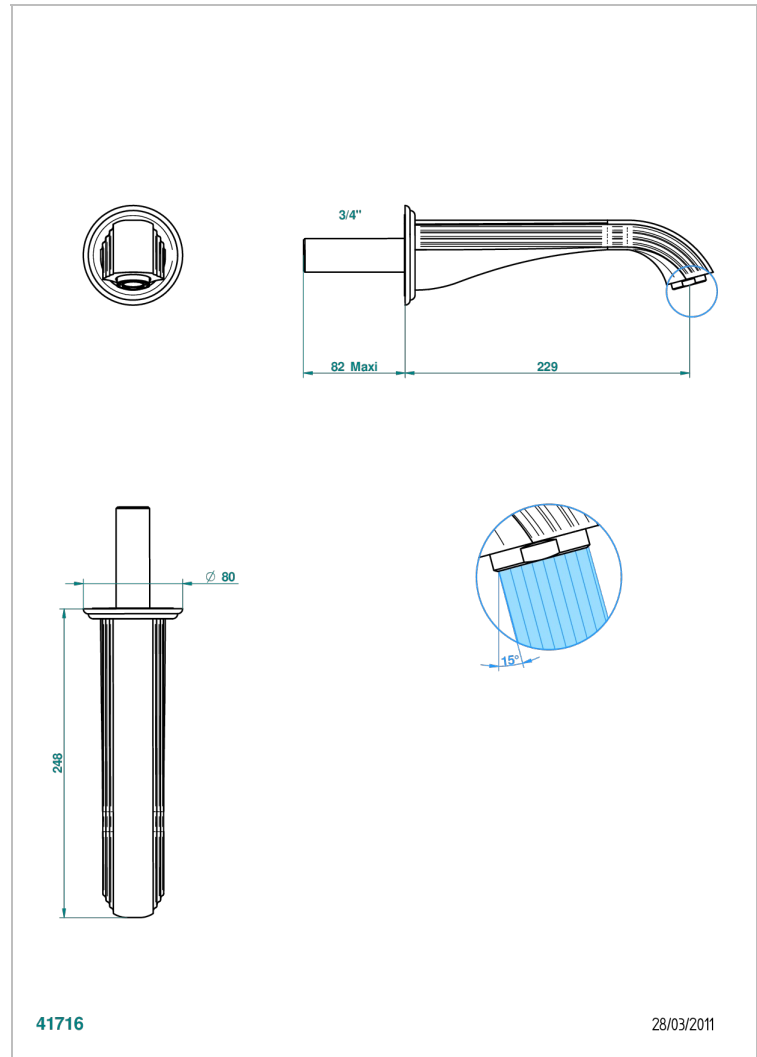

MARQUISE PLATINUM DECOR

A7G-43SGB

Basin wall spout 3/4 no T junction

THG[®]
PARIS

41716

28/03/2011

CHARACTERISTIC

- Marquise platinum decor
- Basin wall spout 3/4 no T junction

TECHNICAL SPECS

- Recommandé : 3 bars (max. 5 bars) - Advised : 43,5 psi (max. 72 psi)
- 15 l/min à 3 bars (4 gpm at 43.5 psi)

AVAILABLE FINITIONS

Antique nickel - H28
Black ceram - D30
Blush PVD - H62
Brass color PVD - H49
Brown bronze color PVD - F33
Gold color PVD - H52

Nickel color PVD - H55
Polished chrome (color finish) - A02
Polished chrome / Polished gold (color finish) - G02
Polished gold (color finish) - F01
Polished nickel - B01
Soft gold - F30

Soft matt gold - F31
Umber PVD - H66
Varnished matt antique red copper (color finish) - H07