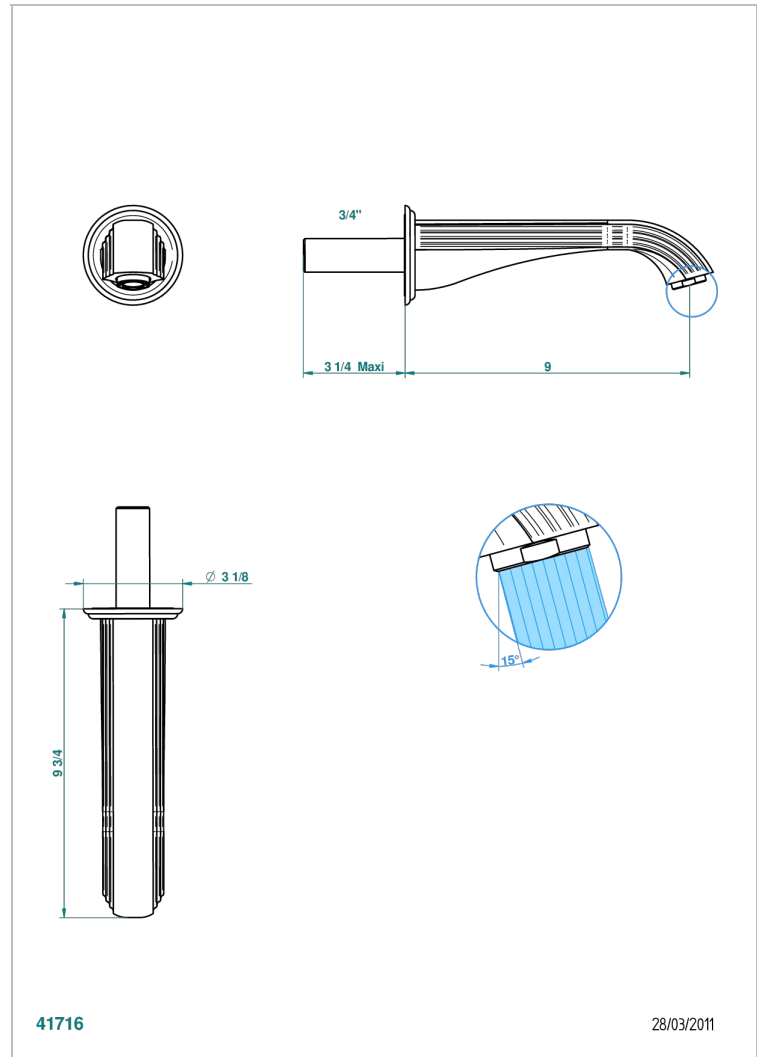

MARQUISE PLATINUM DECOR

A7G-43SGB

Basin wall spout 3/4 no T junction

THG[®]
PARIS

CHARACTERISTIC

- Marquise platinum decor
- Basin wall spout 3/4 no T junction

TECHNICAL SPECS

- Recommandé : 3 bars (max. 5 bars) - Advised : 43,5 psi (max. 72 psi)
- 15 l/min à 3 bars (4 gpm at 43.5 psi)

AVAILABLE FINITIONS

Antique nickel - H28
Black ceram - D30
Blush PVD - H62
Brass color PVD - H49
Brown bronze color PVD - F33
Gold color PVD - H52

Graphite PVD - H64
Lacquered light bronze - D01
Matt Umber PVD - H67
Matt blush PVD - H60
Matt brass color PVD - H50
Matt brown bronze color PVD - F34