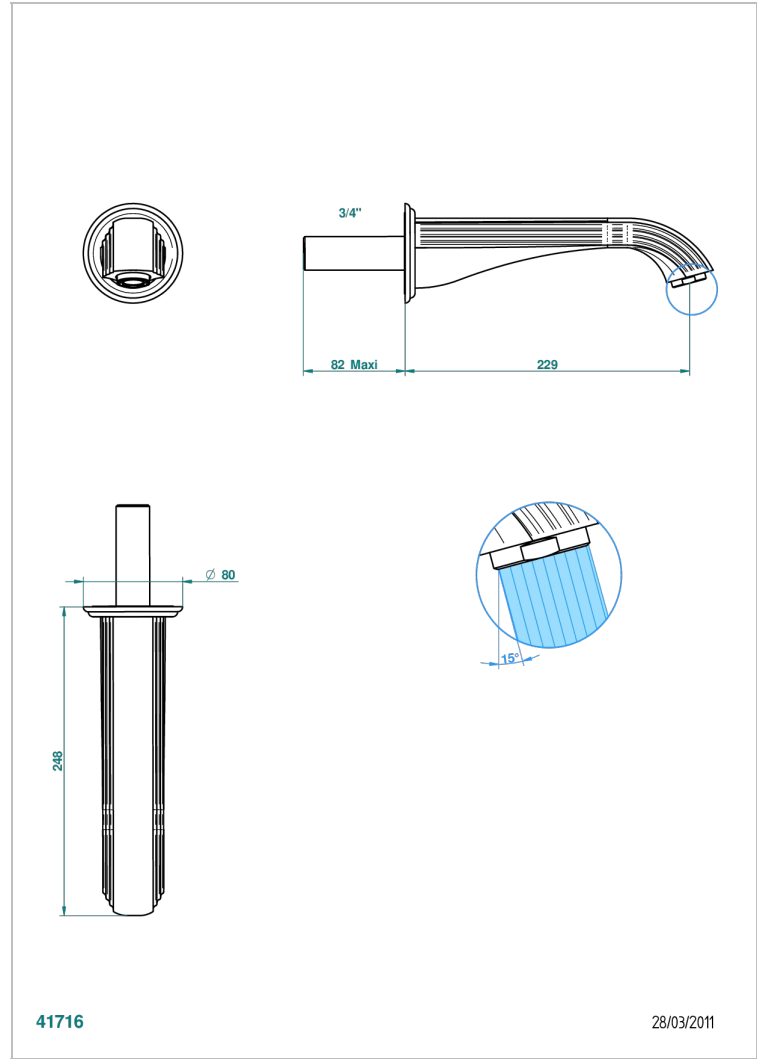

MARQUISE PLATINUM DECOR

A7G-43SGB

Basin wall spout 3/4 no T junction

THG[®]
PARIS

41716

28/03/2011

CHARACTERISTIC

- Marquise platinum decor
- Basin wall spout 3/4 no T junction

TECHNICAL SPECS

- Recommandé : 3 bars (max. 5 bars) - Advised : 43,5 psi (max. 72 psi)
- 15 l/min à 3 bars (4 gpm at 43.5 psi)

AVAILABLE FINITIONS

Antique nickel - H28
Black ceram - D30
Blush PVD - H62
Brass color PVD - H49
Brown bronze color PVD - F33
Gold color PVD - H52

Nickel color PVD - H55
Polished chrome (color finish) - A02
Polished chrome / Polished gold (color finish) - G02
Polished gold (color finish) - F01
Polished nickel - B01
Soft gold - F30

Soft matt gold - F31
Umber PVD - H66
Varnished matt antique red copper (color finish) - H07